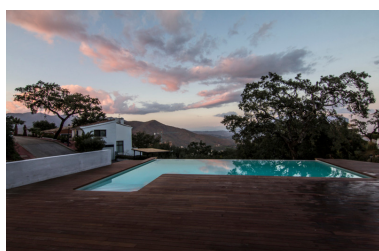

Parking places: by request

Printing day : 22nd  
September 2024

Overview: Big modern villa, with spectacular mountain views. Set in a magical cork oak forest. 328 m square. 1024 m plot. Solar heated infinity pool, big wooden deck around the pool, big terrace upstairs next to the master suite. Open plan modern kitchen, with top of the line appliances, saloon with 48 inch UHD Samsung TV. 4 min drive to Juan Hoffman German college. (340 meters from the house). 8 min drive to La Cala golf, one of the best golf resorts in Andalusia 15 min drive to the Lidl supermarket 39 min to Malaga airport This Villa has a verified rental income in 2018 of €47,590.63. Orientation: north east. Furniture: optional View: mountains and forest view. Fence: partly fenced. Look: new Age of Furniture, Appliances: new. Floors: 2 Total build area 328 m Usable area 234 m Terrace: 100 m Garden 693 m Parking 30 m Balcony: 30 m Plot 1021 m Salon : 86 m open plan, with chimney, air conditioning hot and cold, wood floors. Dining room : joined with the saloon, wood floors. Bedrooms 3: Kids room 15.2 m closet, sliding door opens to a private garden, private bath and toilet. Guest room 14 m sliding door opens to the balcony, private bath and toilet. Master bedroom 36 m with walk in dressing room, private master bath and toilet. Access to the upstairs terrace. Kitchen: with white marble, island, top of the line appliances. Guest toilet 1 Storage 3.75m Utility room 21 m, opens to the garage. Washing room 4 m Garage with electric gate and remote opening. space for 2 cars 30m Garden: Mediterranean style with orange and almond trees, big flat grass area for the kids. Pool: infinity style, heated (solar panels), 9 m \* 4 m Wooden deck : tropical wood, around the pool 70 m