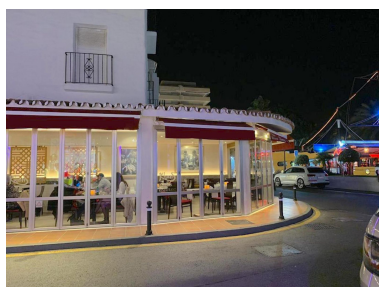

Commercial in Puerto Banús

Reference: R2461418

Bedrooms: by request

Bathrooms: by request

M²: 110

Price: 8,500,000 €

Status: Sale

Property Type: Commercial Parking places: by request

Printing day : 25th May 2026

Overview:Local commercial in a Prime located in a First line of Puerto Banus, 110m2 and 70m2 terrace

Features:

Beachfront, None, Investment, Resale