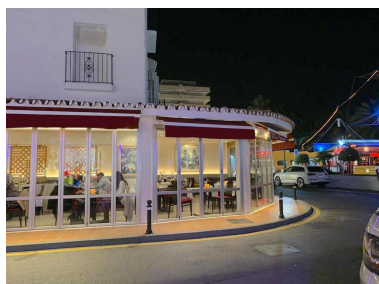

Commercial in Puerto Banús

Reference: R2461418

Bedrooms: by request

Bathrooms: by request

M²: 110

Price: 8,500,000 €

Status: Sale

Property Type: Commercial Parking places: by request

Printing day : 22nd
December 2024

Overview:Local commercial in a Prime located in a First line of Puerto Banus, 110m2 and 70m2 terrace

Features:

Beachfront, None, Investment, Resale