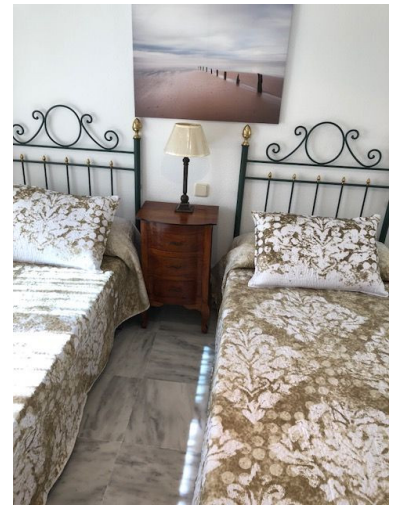

Apartment in Puerto Banús

Reference: R3187015

Bedrooms: 2

Bathrooms: 2

M<sup>2</sup>: 75

Price: 305,000 €

Status: Sale

Property Type: Apartment

Parking places: by request

Printing day : 10th April  
2025

---

Overview: That popular residential real estate development has an ideal location just a few minutes from the world renowned leisure port of Puerto Banus as well as all of the shops, restaurants, cafes and amenities of Nueva Andalucia. To the south it is the Mediterranean Sea and North fabulous mountain La Concha. Well established gardens, 24 hour security, 6 padel tennis courts, a children's playground areas and 2 large swimming pools it offers for something for everyone. Indeed for avid golfers, the only 9 hole golf course that is lit in the evenings is directly adjacent and, within a few minutes drive you have the entire Golf Valley of Nueva Andalucia. For beach lovers the beaches and chiringuitos of Marbella are only a short distance away. Apartment situated in ground floor with big terrace. 2 beds/2 bath, TV in living room and main bedroom. Bloque has License of first occupation! Have key for easy viewing.