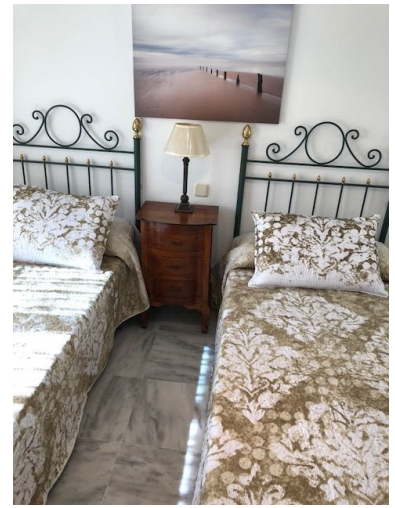

Apartment in Puerto Banús

Reference: R3187015

Bedrooms: 2

Bathrooms: 2

M²: 75

Price: 305,000 €

Status: Sale

Property Type: Apartment

Parking places: by request

Printing day : 16th
November 2024

Overview: That popular residential real estate development has an ideal location just a few minutes from the world renowned leisure port of Puerto Banus as well as all of the shops, restaurants, cafes and amenities of Nueva Andalucia. To the south it is the Mediterranean Sea and North fabulous mountain La Concha. Well established gardens, 24 hour security, 6 padel tennis courts, a children's playground areas and 2 large swimming pools it offers for something for everyone. Indeed for avid golfers, the only 9 hole golf course that is lit in the evenings is directly adjacent and, within a few minutes drive you have the entire Golf Valley of Nueva Andalucia. For beach lovers the beaches and chiringuitos of Marbella are only a short distance away. Apartment situated in ground floor with big terrace. 2 beds/2 bath, TV in living room and main bedroom. Bloque has License of first occupation! Have key for easy viewing.