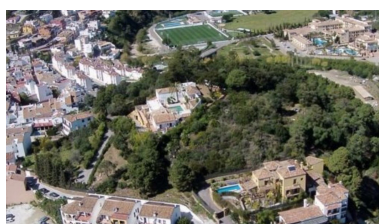

Parking places: by request

Printing day : 7th January
2025

Overview: The most important building land in Benahavis village for years. HILL TOP plot of 2320m² south facing located in the centre of the Benahavis village with panoramic views to the mountains. There is permission to build either one or two contemporary style villas on the plot. The is also a well located on the land. This is a unique plot of land within 3 minutes walk to the main street.