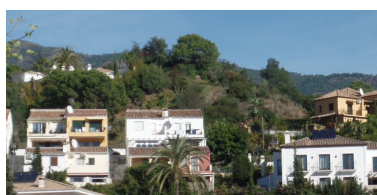

Parking places: by request

Printing day : 16th April  
2026

Overview: The most important building land in Benahavis village for years. HILL TOP plot of 2320m<sup>2</sup> south facing located in the centre of the Benahavis village with panoramic views to the mountains. There is permission to build either one or two contemporary style villas on the plot. The is also a well located on the land. This is a unique plot of land within 3 minutes walk to the main street.