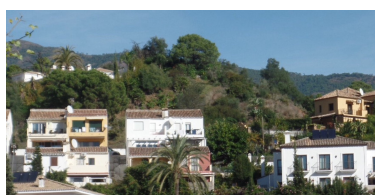

Parking places: by request

Printing day : 7th January
2025

Overview: The most important building land in Benahavis village for years. HILL TOP plot of 2320m² south facing located in the centre of the Benahavis village with panoramic views to the mountains. There is permission to build either one or two contemporary style villas on the plot. The is also a well located on the land. This is a unique plot of land within 3 minutes walk to the main street.