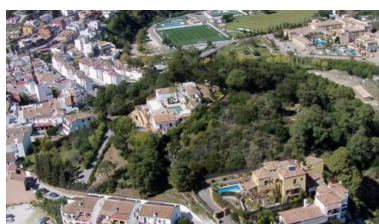

Parking places: by request

Printing day : 21st
September 2024

Overview: The most important building land in Benahavis village for years. HILL TOP plot of 2320m² south facing located in the centre of the Benahavis village with panoramic views to the mountains. There is permission to build either one or two contemporary style villas on the plot. The is also a well located on the land. This is a unique plot of land within 3 minutes walk to the main street.