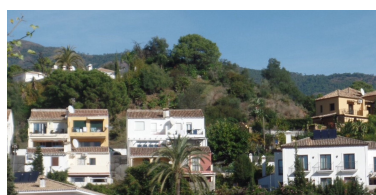

Parking places: by request

Printing day : 21st
September 2024

Overview: The most important building land in Benahavis village for years. HILL TOP plot of 2320m² south facing located in the centre of the Benahavis village with panoramic views to the mountains. There is permission to build either one or two contemporary style villas on the plot. The is also a well located on the land. This is a unique plot of land within 3 minutes walk to the main street.