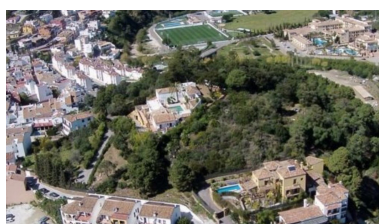

Parking places: by request

Printing day : 15th
November 2024

Overview: The most important building land in Benahavis village for years. HILL TOP plot of 2320m² south facing located in the centre of the Benahavis village with panoramic views to the mountains. There is permission to build either one or two contemporary style villas on the plot. The is also a well located on the land. This is a unique plot of land within 3 minutes walk to the main street.