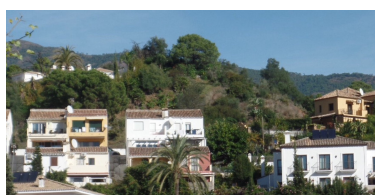

Parking places: by request

Printing day : 15th
November 2024

Overview: The most important building land in Benahavis village for years. HILL TOP plot of 2320m² south facing located in the centre of the Benahavis village with panoramic views to the mountains. There is permission to build either one or two contemporary style villas on the plot. The is also a well located on the land. This is a unique plot of land within 3 minutes walk to the main street.