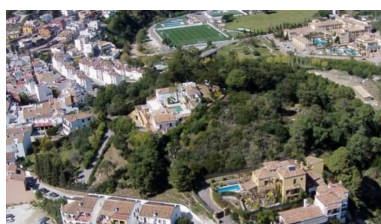

Parking places: by request

Printing day : 16th April  
2026

Overview: The most important building land in Benahavis village for years. HILL TOP plot of 2320m<sup>2</sup> south facing located in the centre of the Benahavis village with panoramic views to the mountains. There is permission to build either one or two contemporary style villas on the plot. The is also a well located on the land. This is a unique plot of land within 3 minutes walk to the main street.