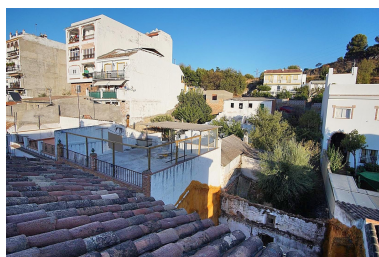

Parking places: by request

Printing day : 4th October
2024

Overview:Urban 255m² plot located in the heart of Monda. The plot is situated in a pedestrian street and therefore it's a very peaceful and quiet area. It is flat and offers access via two streets located on each side.