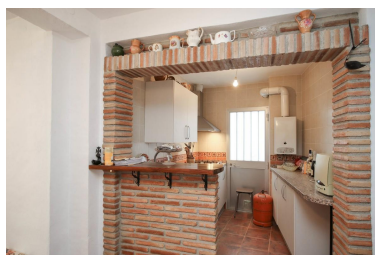

Parking places: by request

Printing day : 4th October
2024

Overview:CHARMING Town House . Roof terrace with mountain views . FANTASTIC Lock & Leave . Immerse yourself in this lovely Spa Village . Walking distance to shops and TAPAS bars . ENJOY the lifestyle This four story property is the perfect lock and leave in a Spanish pueblo. The 'L' first floor consists of a living room and kitchen separated by a breakfast bar. There is also a cloak room on this level. The property has four bedroom and a shared family bathroom. On the very top floor is a roof terrace with lovely views of the town and luscious valley. Located a 2 minute walk from the main square come and immerse yourself in beautiful southern Spain. The charming white village of Tolox lies against the steep hills of the Sierra de las Nieves, at the end of a side road from the C-344 Málaga-Ronda. It offers beautiful views of the vast rolling countryside below and impressive high mountain peaks above. Tolox is quietly famous for its SPA-waters and one of the gateways to national park Sierra de las Nieves. The Tolox SPA (Fuente Amargosa Health Spa) attracts large numbers of pilgrims and SPA-visitors that stay in the area each year. The water is said to work wonders with respiratory ailments due to a mild gas it gives off. Besides the healing waters, the national park Sierra de las Nieves, is a wild and stunning area for rural tourists to discover. The wildlife is impressive and views often breathtaking. Tolox is the ideal place to relax and enjoy the slow, peaceful pace of its Andalusian inhabitants. Don't be surprised if you see an old man roaming the streets on its horse or donkey, this is part of the authentic and untouched lifestyle. Tolox is located an hour's drive (60 km) from the city of Málaga and the airport and the beaches of the Costa del Sol (Marbella) are a 50 minute (40 km) drive away.