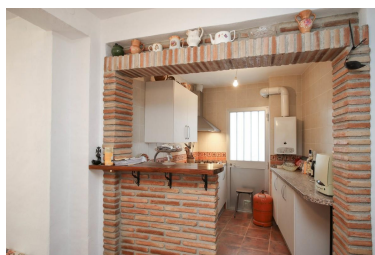

Parking places: by request

Printing day : 18th June
2026

Overview:CHARMING Town House . Roof terrace with mountain views . FANTASTIC Lock & Leave . Immerse yourself in this lovely Spa Village . Walking distance to shops and TAPAS bars . ENJOY the lifestyle This four story property is the perfect lock and leave in a Spanish pueblo. The 'L' first floor consists of a living room and kitchen separated by a breakfast bar. There is also a cloak room on this level. The property has four bedroom and a shared family bathroom. On the very top floor is a roof terrace with lovely views of the town and luscious valley. Located a 2 minute walk from the main square come and immerse yourself in beautiful southern Spain. The charming white village of Tolox lies against the steep hills of the Sierra de las Nieves, at the end of a side road from the C-344 Málaga-Ronda. It offers beautiful views of the vast rolling countryside below and impressive high mountain peaks above. Tolox is quietly famous for its SPA-waters and one of the gateways to national park Sierra de las Nieves. The Tolox SPA (Fuente Amargosa Health Spa) attracts large numbers of pilgrims and SPA-visitors that stay in the area each year. The water is said to work wonders with respiratory ailments due to a mild gas it gives off. Besides the healing waters, the national park Sierra de las Nieves, is a wild and stunning area for rural tourists to discover. The wildlife is impressive and views often breathtaking. Tolox is the ideal place to relax and enjoy the slow, peaceful pace of its Andalusian inhabitants. Don't be surprised if you see an old man roaming the streets on its horse or donkey, this is part of the authentic and untouched lifestyle. Tolox is located an hour's drive (60 km) from the city of Málaga and the airport and the beaches of the Costa del Sol (Marbella) are a 50 minute (40 km) drive away.