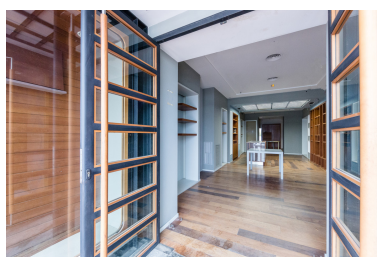

Printing day : 20th
September 2024

Overview: Commercial premises for sale in Puerto Banus. Fantastic commercial premise space located in Puerto Banus, right in front of the marina. It also has a generous storage space at only 30 m from the store. The location offers great business exposure with more than 5 million visitors who enjoy its luxurious fashion boutiques and fine dining every year. The heart of Puerto Banús is where you will find the docks of the luxury yachts and the most exotic sport cars (Ferrari, Maserati, Lamborghini). In this area there is a wide range of luxury stores and restaurants, a place that nobody leaves without visiting if they pass through the area. El corazón de Puerto Banús es donde nos encontraremos con los muelles de los lujosos yates y los deportivos más exóticos (Ferrari, Maserati, Lamborghini). En esta zona se encuentra una variada oferta de tiendas de lujo y restaurantes, un lugar que nadie deja sin visitar si pasan por la zona.