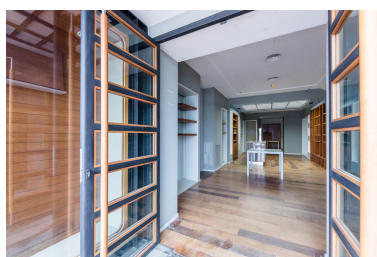

Printing day : 23rd

December 2024

Overview: Commercial premises for sale in Puerto Banus. Fantastic commercial premise space located in Puerto Banus, right in front of the marina. It also has a generous storage space at only 30 m from the store. The location offers great business exposure with more than 5 million visitors who enjoy its luxurious fashion boutiques and fine dining every year. The heart of Puerto Banús is where you will find the docks of the luxury yachts and the most exotic sport cars (Ferrari, Maserati, Lamborghini). In this area there is a wide range of luxury stores and restaurants, a place that nobody leaves without visiting if they pass through the area. El corazón de Puerto Banús es donde nos encontraremos con los muelles de los lujosos yates y los deportivos más exóticos (Ferrari, Maserati, Lamborghini). En esta zona se encuentra una variada oferta de tiendas de lujo y restaurantes, un lugar que nadie deja sin visitar si pasan por la zona.