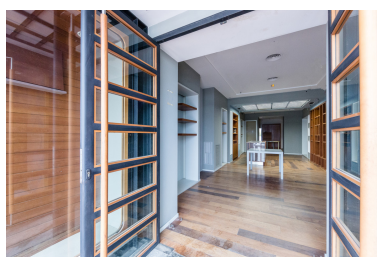

Printing day : 14th
November 2024

Overview: Commercial premises for sale in Puerto Banus. Fantastic commercial premise space located in Puerto Banus, right in front of the marina. It also has a generous storage space at only 30 m from the store. The location offers great business exposure with more than 5 million visitors who enjoy its luxurious fashion boutiques and fine dining every year. The heart of Puerto Banús is where you will find the docks of the luxury yachts and the most exotic sport cars (Ferrari, Maserati, Lamborghini). In this area there is a wide range of luxury stores and restaurants, a place that nobody leaves without visiting if they pass through the area. El corazón de Puerto Banús es donde nos encontraremos con los muelles de los lujosos yates y los deportivos más exóticos (Ferrari, Maserati, Lamborghini). En esta zona se encuentra una variada oferta de tiendas de lujo y restaurantes, un lugar que nadie deja sin visitar si pasan por la zona.