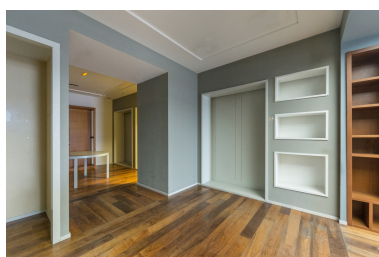

Printing day : 23rd

December 2024

Overview: Commercial premises for sale in Puerto Banus. Fantastic commercial premise space located in Puerto Banus, right in front of the marina. It also has a generous storage space at only 30 m from the store. The location offers great business exposure with more than 5 million visitors who enjoy its luxurious fashion boutiques and fine dining every year. The heart of Puerto Banús is where you will find the docks of the luxury yachts and the most exotic sport cars (Ferrari, Maserati, Lamborghini). In this area there is a wide range of luxury stores and restaurants, a place that nobody leaves without visiting if they pass through the area. El corazón de Puerto Banús es donde nos encontraremos con los muelles de los lujosos yates y los deportivos más exóticos (Ferrari, Maserati, Lamborghini). En esta zona se encuentra una variada oferta de tiendas de lujo y restaurantes, un lugar que nadie deja sin visitar si pasan por la zona.