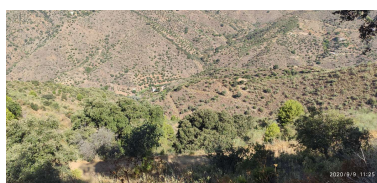

Parking places: by request

Printing day : 4th February  
2025

Overview:2942-V For sale rustic plot of 6.000m2 with fruit trees ( almond trees, olive trees and fig tree), with a project to build a warehouse of 50m2, water and electricity can be connected near the plot and it's located in the Esquivelas area and also near the village. Properties and services of our agency: At our agency we have many properties like this plot, adapting our researches to the needs of each of our clients. A wide catalog of properties for sale, for rent, with different capacity and located in exclusive surroundings. We also offer legal advice services, exclusive real estate offers and procedures for all types of documents, search for bespoke properties in the Costa del Sol, throughout our purchase-sale process of our properties.