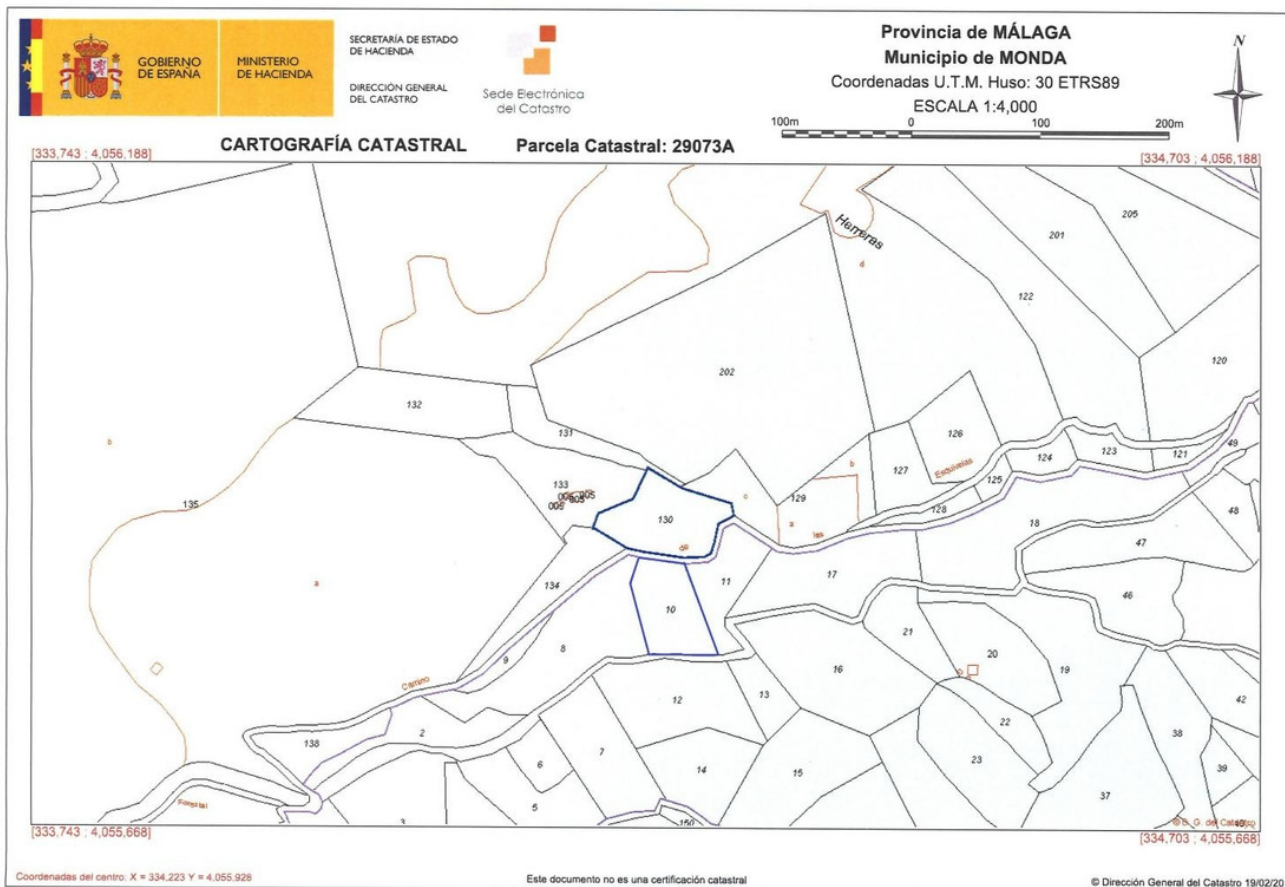

Land in Monda

Reference: R3616397

Bedrooms: by request

Bathrooms: by request

M²: 6,000

Price: 60,000 €

Status: Sale

Property Type: Land

Parking places: by request

Printing day : 18th June 2026

Overview:2942-V For sale rustic plot of 6.000m2 with fruit trees (almond trees, olive trees and fig tree), with a project to build a warehouse of 50m2, water and electricity can be connected near the plot and it's located in the Esquivelas area and also near the village. Properties and services of our agency: At our agency we have many properties like this plot, adapting our researches to the needs of each of our clients. A wide catalog of properties for sale, for rent, with different capacity and located in exclusive surroundings. We also offer legal advice services, exclusive real estate offers and procedures for all types of documents, search for bespoke properties in the Costa del Sol, throughout our purchase-sale process of our properties.