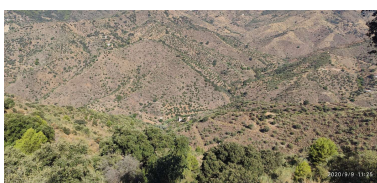

Parking places: by request

Printing day : 18th June 2026

Overview:2942-V For sale rustic plot of 6.000m2 with fruit trees (almond trees, olive trees and fig tree), with a project to build a warehouse of 50m2, water and electricity can be connected near the plot and it's located in the Esquivelas area and also near the village. Properties and services of our agency: At our agency we have many properties like this plot, adapting our researches to the needs of each of our clients. A wide catalog of properties for sale, for rent, with different capacity and located in exclusive surroundings. We also offer legal advice services, exclusive real estate offers and procedures for all types of documents, search for bespoke properties in the Costa del Sol, throughout our purchase-sale process of our properties.