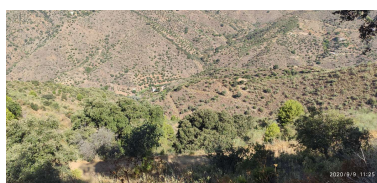

Parking places: by request

Printing day : 4th October 2024

Overview:2942-V For sale rustic plot of 6.000m2 with fruit trees (almond trees, olive trees and fig tree), with a project to build a warehouse of 50m2, water and electricity can be connected near the plot and it's located in the Esquivelas area and also near the village. Properties and services of our agency: At our agency we have many properties like this plot, adapting our researches to the needs of each of our clients. A wide catalog of properties for sale, for rent, with different capacity and located in exclusive surroundings. We also offer legal advice services, exclusive real estate offers and procedures for all types of documents, search for bespoke properties in the Costa del Sol, throughout our purchase-sale process of our properties.