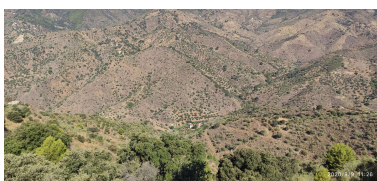

Parking places: by request

Printing day : 4th October 2024

Overview:2942-V For sale rustic plot of 6.000m2 with fruit trees (almond trees, olive trees and fig tree), with a project to build a warehouse of 50m2, water and electricity can be connected near the plot and it's located in the Esquivelas area and also near the village. Properties and services of our agency: At our agency we have many properties like this plot, adapting our researches to the needs of each of our clients. A wide catalog of properties for sale, for rent, with different capacity and located in exclusive surroundings. We also offer legal advice services, exclusive real estate offers and procedures for all types of documents, search for bespoke properties in the Costa del Sol, throughout our purchase-sale process of our properties.