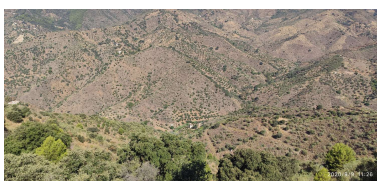

Parking places: by request

Printing day : 18th June 2026

Overview:2942-V For sale rustic plot of 6.000m2 with fruit trees (almond trees, olive trees and fig tree), with a project to build a warehouse of 50m2, water and electricity can be connected near the plot and it's located in the Esquivelas area and also near the village. Properties and services of our agency: At our agency we have many properties like this plot, adapting our researches to the needs of each of our clients. A wide catalog of properties for sale, for rent, with different capacity and located in exclusive surroundings. We also offer legal advice services, exclusive real estate offers and procedures for all types of documents, search for bespoke properties in the Costa del Sol, throughout our purchase-sale process of our properties.