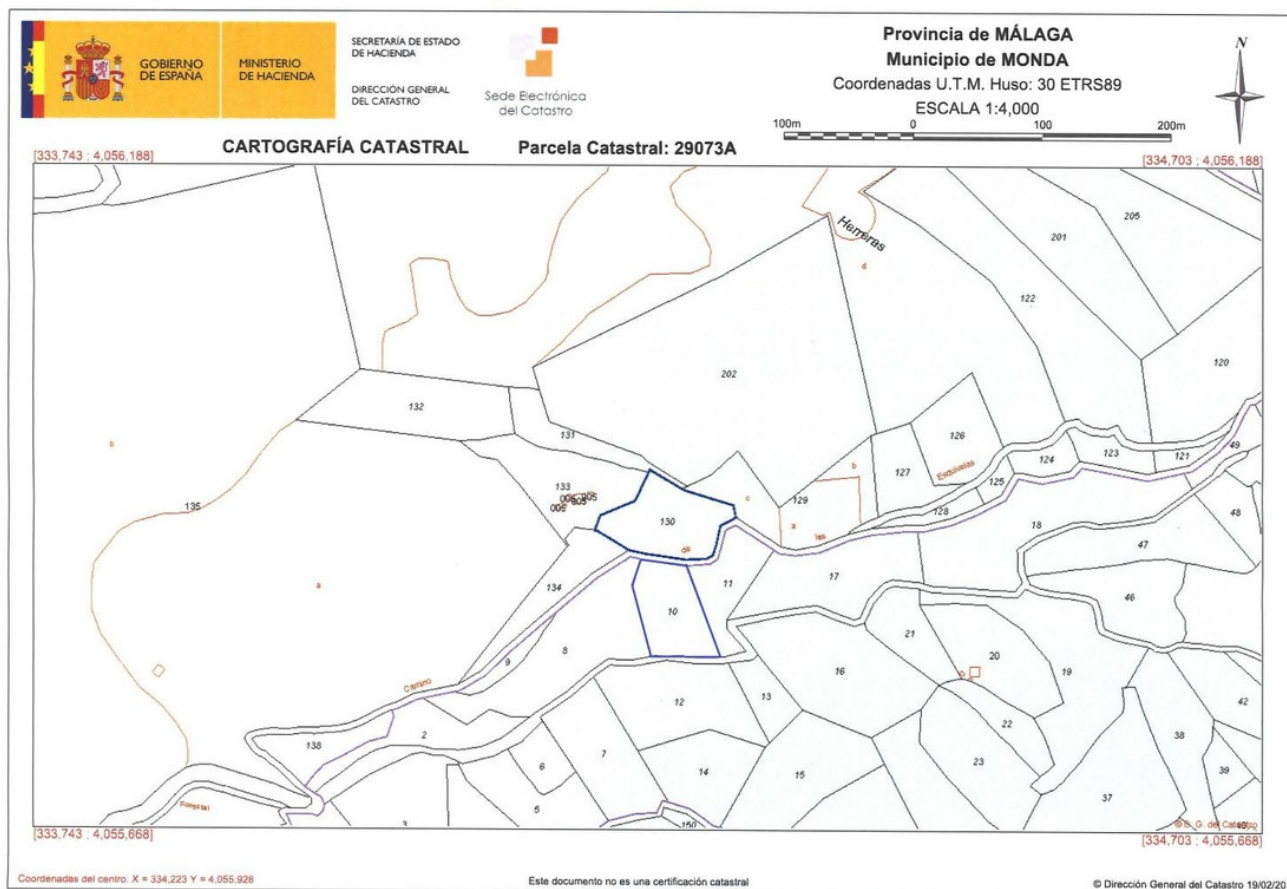

Land in Monda

Reference: R3616397

Bedrooms: by request

Bathrooms: by request

M<sup>2</sup>: 6,000

Price: 60,000 €

Status: Sale

Property Type: Land

Parking places: by request

Printing day : 4th February  
2025

Overview:2942-V For sale rustic plot of 6.000m2 with fruit trees ( almond trees, olive trees and fig tree), with a project to build a warehouse of 50m2, water and electricity can be connected near the plot and it's located in the Esquivelas area and also near the village. Properties and services of our agency: At our agency we have many properties like this plot, adapting our researches to the needs of each of our clients. A wide catalog of properties for sale, for rent, with different capacity and located in exclusive surroundings. We also offer legal advice services, exclusive real estate offers and procedures for all types of documents, search for bespoke properties in the Costa del Sol, throughout our purchase-sale process of our properties.