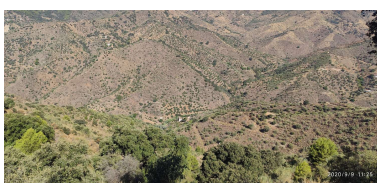

Parking places: by request

Printing day : 4th October 2024

Overview:2942-V For sale rustic plot of 6.000m2 with fruit trees (almond trees, olive trees and fig tree), with a project to build a warehouse of 50m2, water and electricity can be connected near the plot and it's located in the Esquivelas area and also near the village. Properties and services of our agency: At our agency we have many properties like this plot, adapting our researches to the needs of each of our clients. A wide catalog of properties for sale, for rent, with different capacity and located in exclusive surroundings. We also offer legal advice services, exclusive real estate offers and procedures for all types of documents, search for bespoke properties in the Costa del Sol, throughout our purchase-sale process of our properties.