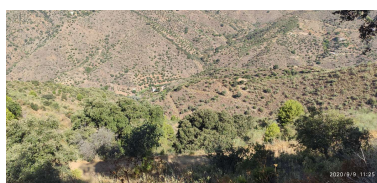

Parking places: by request

Printing day : 18th June 2026

Overview:2942-V For sale rustic plot of 6.000m2 with fruit trees (almond trees, olive trees and fig tree), with a project to build a warehouse of 50m2, water and electricity can be connected near the plot and it's located in the Esquivelas area and also near the village. Properties and services of our agency: At our agency we have many properties like this plot, adapting our researches to the needs of each of our clients. A wide catalog of properties for sale, for rent, with different capacity and located in exclusive surroundings. We also offer legal advice services, exclusive real estate offers and procedures for all types of documents, search for bespoke properties in the Costa del Sol, throughout our purchase-sale process of our properties.