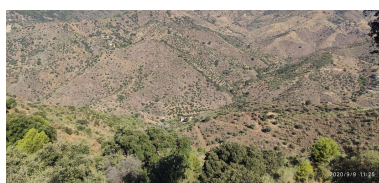

Parking places: by request

Printing day : 4th February  
2025

Overview:2942-V For sale rustic plot of 6.000m2 with fruit trees ( almond trees, olive trees and fig tree), with a project to build a warehouse of 50m2, water and electricity can be connected near the plot and it's located in the Esquivelas area and also near the village. Properties and services of our agency: At our agency we have many properties like this plot, adapting our researches to the needs of each of our clients. A wide catalog of properties for sale, for rent, with different capacity and located in exclusive surroundings. We also offer legal advice services, exclusive real estate offers and procedures for all types of documents, search for bespoke properties in the Costa del Sol, throughout our purchase-sale process of our properties.