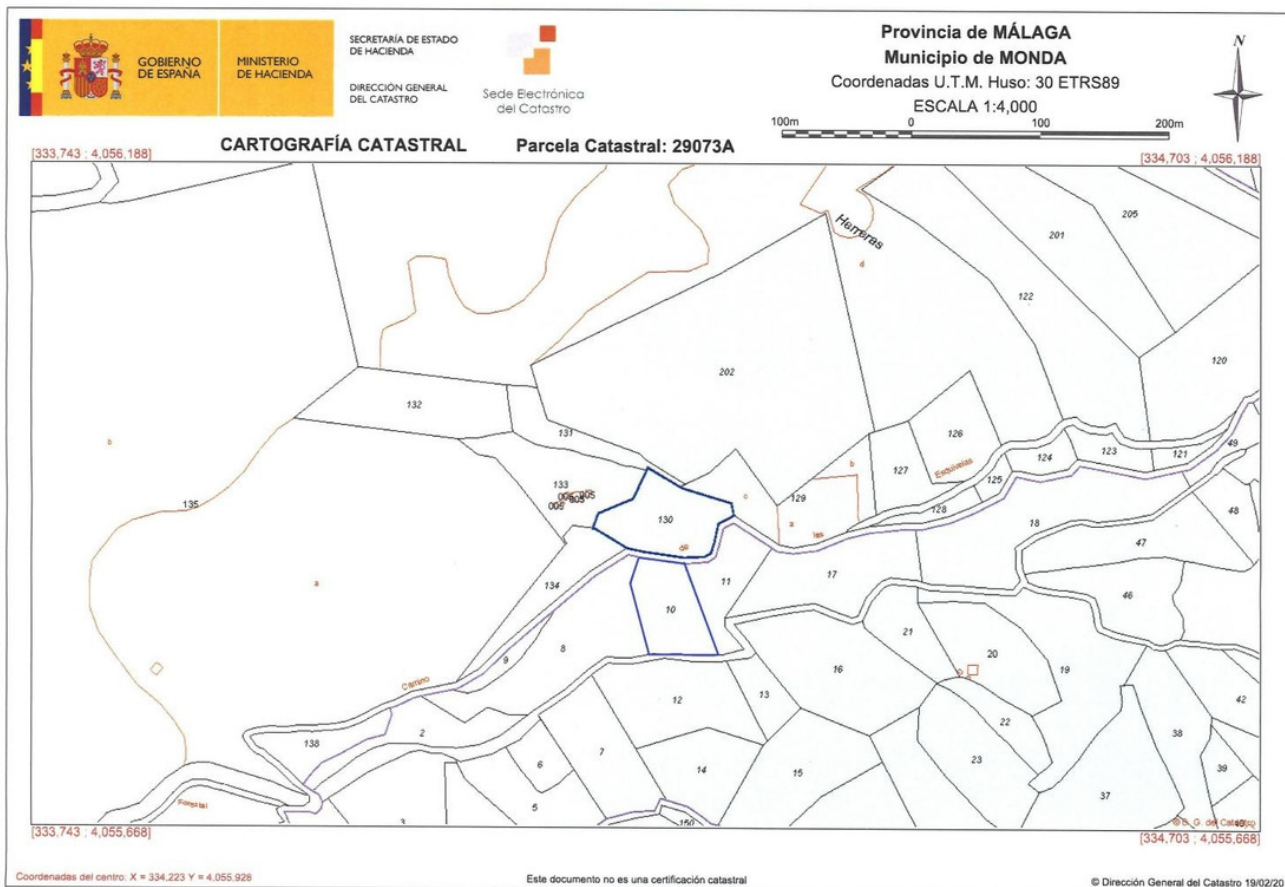

Land in Monda

Reference: R3616397

Bedrooms: by request

Bathrooms: by request

M²: 6,000

Price: 60,000 €

Status: Sale

Property Type: Land

Parking places: by request

Printing day : 4th October 2024

Overview:2942-V For sale rustic plot of 6.000m2 with fruit trees (almond trees, olive trees and fig tree), with a project to build a warehouse of 50m2, water and electricity can be connected near the plot and it's located in the Esquivelas area and also near the village. Properties and services of our agency: At our agency we have many properties like this plot, adapting our researches to the needs of each of our clients. A wide catalog of properties for sale, for rent, with different capacity and located in exclusive surroundings. We also offer legal advice services, exclusive real estate offers and procedures for all types of documents, search for bespoke properties in the Costa del Sol, throughout our purchase-sale process of our properties.