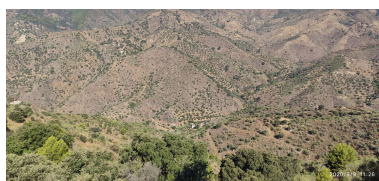

Parking places: by request

Printing day : 4th February  
2025

Overview:2942-V For sale rustic plot of 6.000m2 with fruit trees ( almond trees, olive trees and fig tree), with a project to build a warehouse of 50m2, water and electricity can be connected near the plot and it's located in the Esquivelas area and also near the village. Properties and services of our agency: At our agency we have many properties like this plot, adapting our researches to the needs of each of our clients. A wide catalog of properties for sale, for rent, with different capacity and located in exclusive surroundings. We also offer legal advice services, exclusive real estate offers and procedures for all types of documents, search for bespoke properties in the Costa del Sol, throughout our purchase-sale process of our properties.