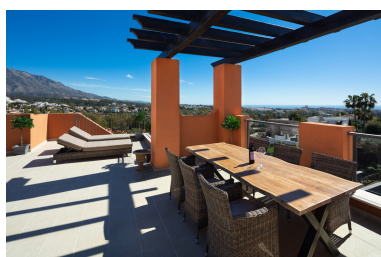

Parking places: by request

Printing day : 10th March 2025

Overview: Amazing duplex penthouse with spectacular sea, mountain and valley views in la Cerquilla, Nueva Anadalucia. A brand-new development with a unique natural environment, full of spectacular tropical gardens of more than 13,000 m². There are several swimming pools and a small lake. Location is ideal in the Golf Valley, next to the famous golf courses of Los Naranjos, Aloha and las Brisas and just 5 minutes drive from Puerto Banús. This apartment has a spacious living/dining room with direct access to a lovely terrace with sea views, a fully furnished open kitchen, 2 bedrooms and 2 bathrooms (one en-suite) and a very large private solarium with a BBQ/ kitchen area. Parking and a large storage included in the price. Gated community with concierge