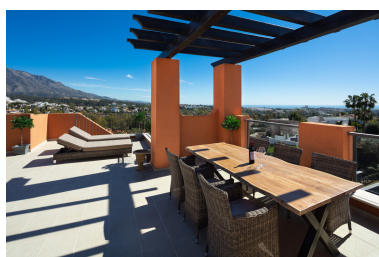

Parking places: by request

Printing day : 11th June
2026

Overview: Amazing duplex penthouse with spectacular sea, mountain and valley views in la Cerquilla, Nueva Anadalucia. A brand-new development with a unique natural environment, full of spectacular tropical gardens of more than 13,000 m². There are several swimming pools and a small lake. Location is ideal in the Golf Valley, next to the famous golf courses of Los Naranjos, Aloha and las Brisas and just 5 minutes drive from Puerto Banús. This apartment has a spacious living/dining room with direct access to a lovely terrace with sea views, a fully furnished open kitchen, 2 bedrooms and 2 bathrooms (one en-suite) and a very large private solarium with a BBQ/ kitchen area. Parking and a large storage included in the price. Gated community with concierge