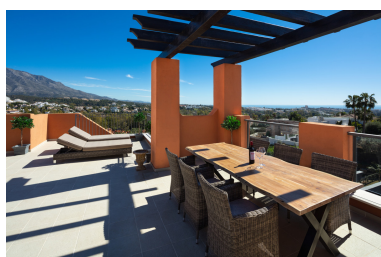

Parking places: by request

Printing day : 22nd  
September 2024

Overview: Amazing duplex penthouse with spectacular sea, mountain and valley views in la Cerquilla, Nueva Anadalucia. A brand-new development with a unique natural environment, full of spectacular tropical gardens of more than 13,000 m<sup>2</sup>. There are several swimming pools and a small lake. Location is ideal in the Golf Valley, next to the famous golf courses of Los Naranjos, Aloha and las Brisas and just 5 minutes drive from Puerto Banús. This apartment has a spacious living/dining room with direct access to a lovely terrace with sea views, a fully furnished open kitchen, 2 bedrooms and 2 bathrooms ( one en-suite) and a very large private solarium with a BBQ/ kitchen area. Parking and a large storage included in the price. Gated community with concierge