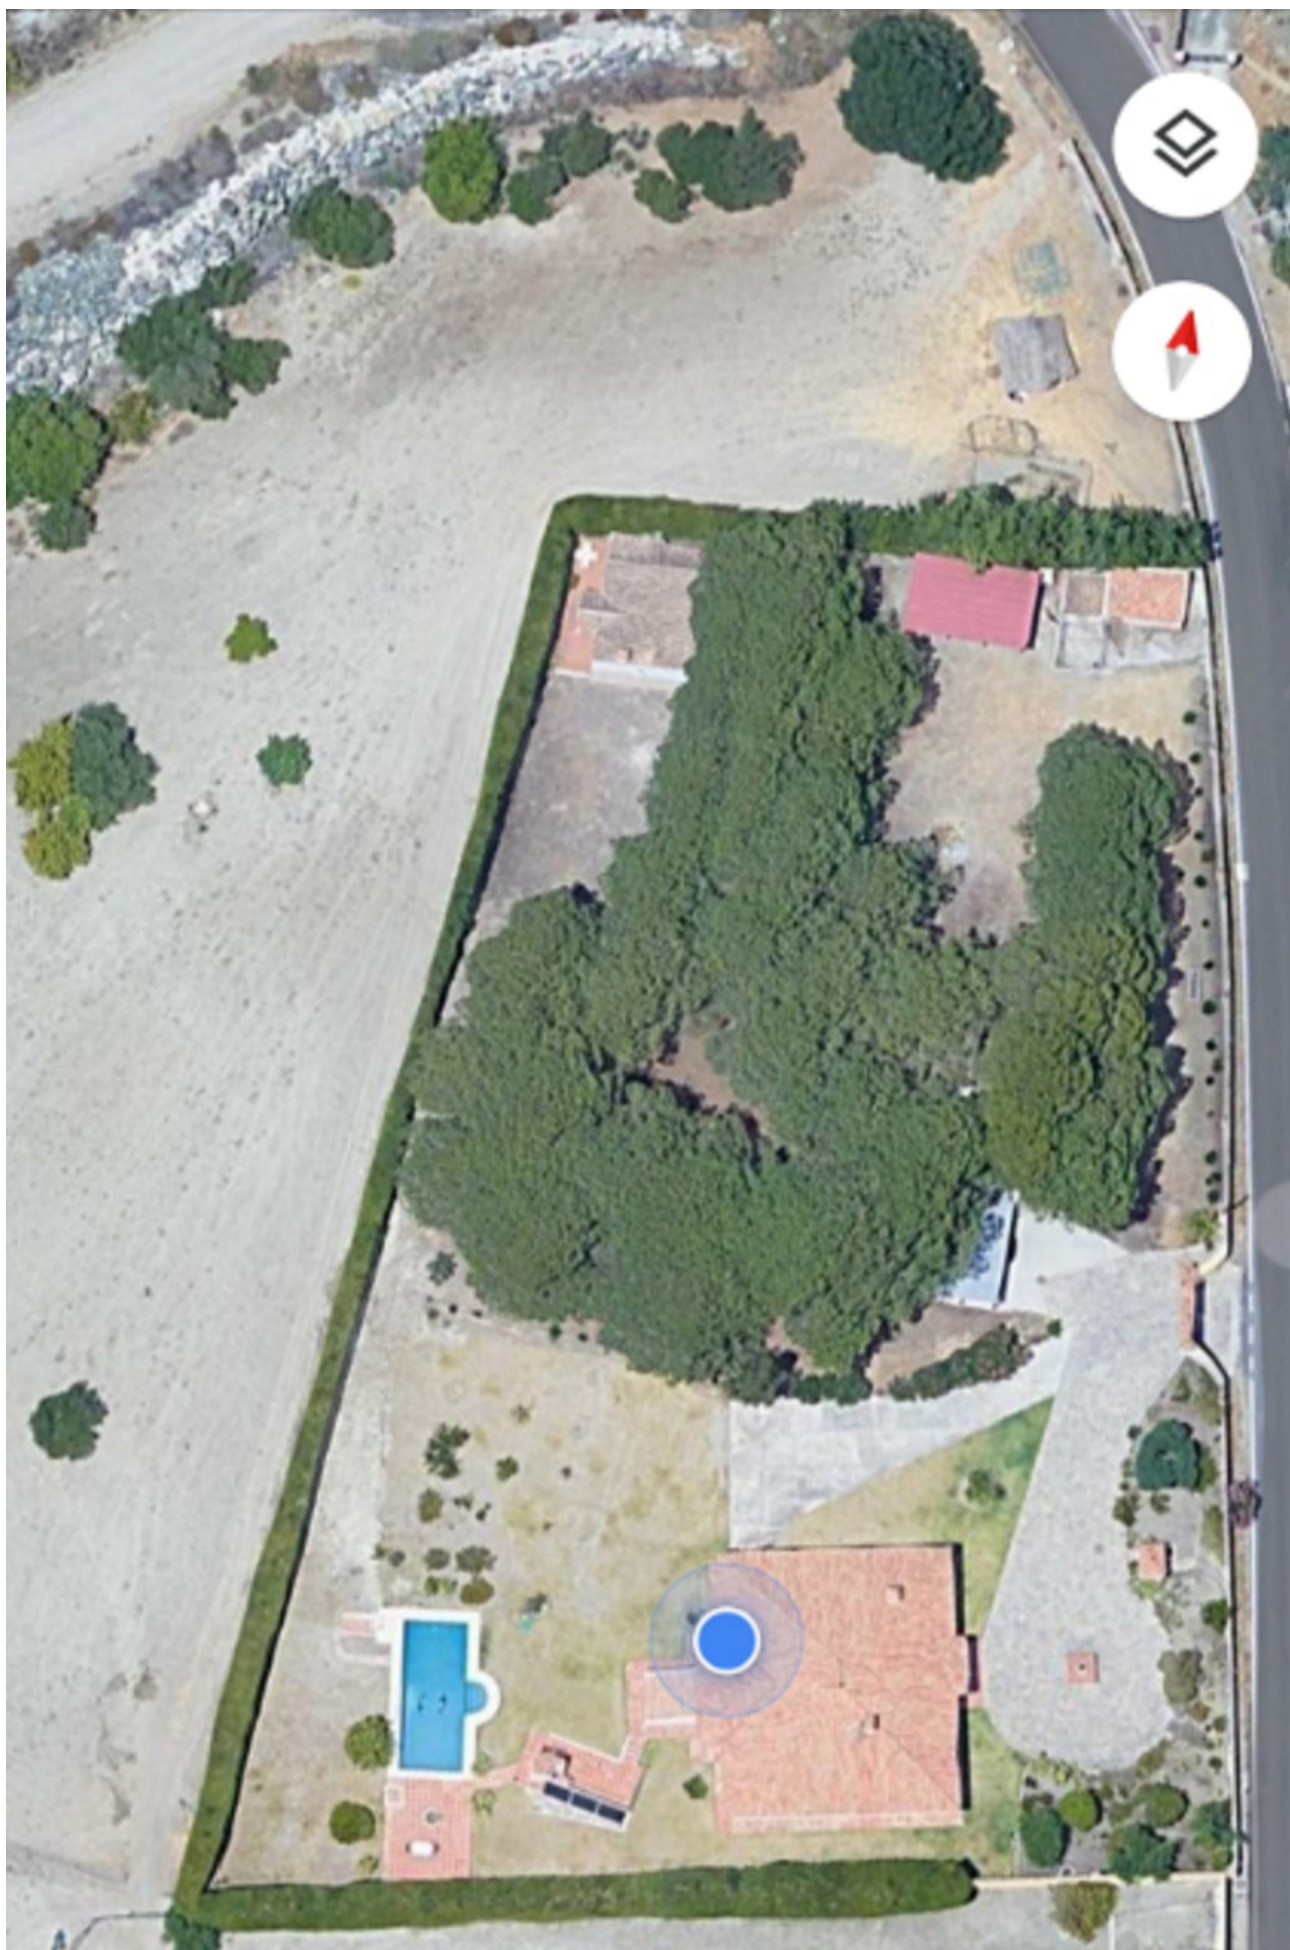

Rustic house in Benahavís

Reference: R3642374

Bedrooms: 6

Bathrooms: 5

M²: 435

Price: 6,000,000 €

Overview: Impressive farm of 28,000 m² for sale in an unbeatable location and with spectacular views; right next to the Los Flamengos golf course, the Villa Padierna hotel and surrounded by high-end villas and homes. It has built a 300 m² chalet with 4 bedrooms and 4 bathrooms, basement, pool and gardens, as well as a 75 m² guest house with 2 bedrooms and a bathroom. Unique investment opportunity, due to its location and the urban development that the entire area is currently experiencing, with the construction of several urbanizations and luxury villas. The original farm has 84,000 m² and was divided into three. Possibility of selling the other two attached parts together.