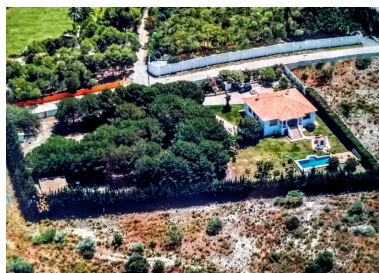

Rustic house in Benahavís

Reference: R3642374

Bedrooms: 6

Bathrooms: 5

M²: 435

Price: 6,000,000 €

Overview: Impressive farm of 28,000 m² for sale in an unbeatable location and with spectacular views; right next to the Los Flamengos golf course, the Villa Padierna hotel and surrounded by high-end villas and homes. It has built a 300 m² chalet with 4 bedrooms and 4 bathrooms, basement, pool and gardens, as well as a 75 m² guest house with 2 bedrooms and a bathroom. Unique investment opportunity, due to its location and the urban development that the entire area is currently experiencing, with the construction of several urbanizations and luxury villas. The original farm has 84,000 m² and was divided into three. Possibility of selling the other two attached parts together.