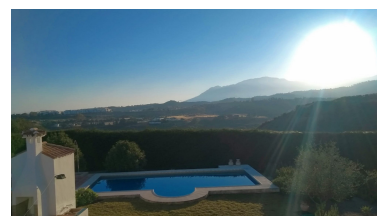

Printing day : 19th
September 2024

Overview: Impressive farm of 28,000 m² for sale in an unbeatable location and with spectacular views; right next to the Los Flamengos golf course, the Villa Padierna hotel and surrounded by high-end villas and homes. It has built a 300 m² chalet with 4 bedrooms and 4 bathrooms, basement, pool and gardens, as well as a 75 m² guest house with 2 bedrooms and a bathroom. Unique investment opportunity, due to its location and the urban development that the entire area is currently experiencing, with the construction of several urbanizations and luxury villas. The original farm has 84,000 m² and was divided into three. Possibility of selling the other two attached parts together.