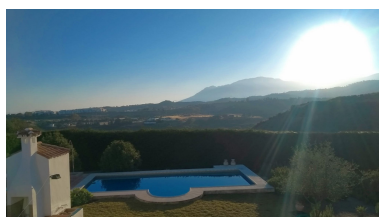

Rustic house in Benahavís

Reference: R3642374

Bedrooms: 6

Bathrooms: 5

M²: 435

Price: 6,000,000 €

Overview: Impressive farm of 28,000 m² for sale in an unbeatable location and with spectacular views; right next to the Los Flamengos golf course, the Villa Padierna hotel and surrounded by high-end villas and homes. It has built a 300 m² chalet with 4 bedrooms and 4 bathrooms, basement, pool and gardens, as well as a 75 m² guest house with 2 bedrooms and a bathroom. Unique investment opportunity, due to its location and the urban development that the entire area is currently experiencing, with the construction of several urbanizations and luxury villas. The original farm has 84,000 m² and was divided into three. Possibility of selling the other two attached parts together.