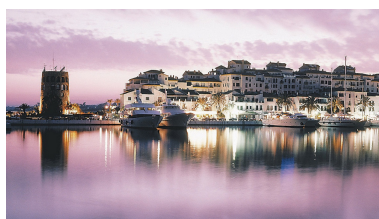

Printing day : 10th
November 2024

Overview: This chic and well-protected marina is one of the best-known in Spain, and in providing berths up to 50m, attracts the world's foremost yachts. 380V electricity, satellite TV and telephone connections are available on all berths over 15m. This is a 50 Metre X 8 Metre mooring is directly on the tower side of Puerto Banus Marina laid out over 15 hectares of sheltered water for vessels up to 50 m in length Full of Luxury brand shopping and Restaurants
This chic and well-protected marina is one of the best-known in Spain