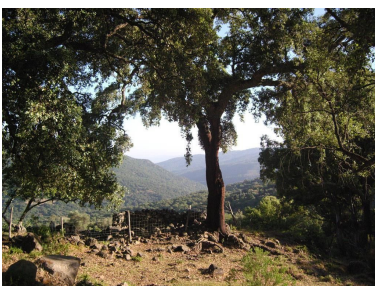

Parking places: by request

Printing day : 3rd May 2026

Overview: Plot for sale in , Cortes de la Frontera with with orientation south. Regarding property dimensions, it has 300,000 m² plot. Has the following facilities amenities near, country view, panoramic view and close to town.