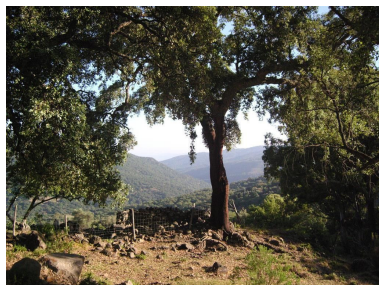

Parking places: by request

Printing day : 25th
September 2024

Overview: Plot for sale in , Cortes de la Frontera with with orientation south. Regarding property dimensions, it has 300,000 m² plot. Has the following facilities amenities near, country view, panoramic view and close to town.