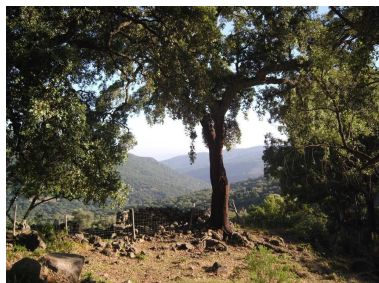

Parking places: by request

Printing day : 17th January
2025

Overview: Plot for sale in , Cortes de la Frontera with with orientation south. Regarding property dimensions, it has 300,000 m² plot. Has the following facilities amenities near, country view, panoramic view and close to town.