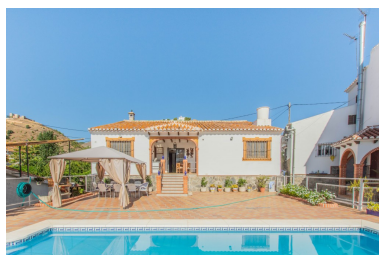

Rustic house in Alora

Reference: R3725564

Bedrooms: 7
Status: Sale

Bathrooms: by request
Property Type: Rustic house
Parking places: by request

M²: 741

Price: 550,000 €
Printing day : 1st May 2026

Overview: Opportunity!! Ideal as a B&B Finca situated on a large plot with 2 separate houses on one level, 3 storey warehouse and a barn located in Alora centre offering panoramic views of the mountains and Alora's Castle. The main house of 158m² is on 1 level and distributed as follow: Entrance hall, hallway leading to 2 double bedrooms and full bathroom, fully fitted kitchen, separate dining room with fireplace, bright living room with direct access to the pool and garden, separate bedroom with a separate access, utility room, front and rear porch and large patio. 2nd house of 84m²: Living room, separate kitchen fully equipped, 2 double bedrooms and 1 full bathroom. Both houses are in immaculate condition, ready to move in, with high ceilings, AC hot and cold in all bedrooms and ceiling fans. They both have separate entrances. Exterior: Lovely pool of 28m², sunny terraces all around the house, covered garage, BBQ area and easy access to the barn and warehouse, several fruits trees on a flat plot of 8.879m². 3 storey Warehouse could be converted into 3 full apartments as they have separate entrances for each floor. Now there is only 1 apartment that is complete with a large living room with kitchenette, full bathroom with shower and separate room. The 2 other levels need to be completed. Barn of 228m² that needs a total reform. Warehouse and barn in need of reform. There is town water and well (that is shared between the neighbours) and a septic tank. Total size plot: 10.402m². Main house: 158m². Warehouse: 243m². 2nd house: 84m². Barn: 228m². Pool: 28m² IBI: 651,50€ per year. Rubbish: 80€ per year. Built year: 1960. Distances: Alora train station: 450mts Alora center: 2km El Chorro: 16km Beach: 47km Malaga airport: 45km