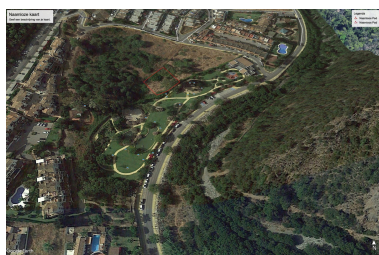

Parking places: by request

Printing day : 18th January 2025

Overview: Unique piece of land in the center of Benahavis. This plot is divided into 5 plots but can easily be divided as one or two plots. 600 m² can be built on the 1000 m². The location is just behind the park in Benahavis on the adjacent land a road will be situated, so that this building site is perfectly accessible.