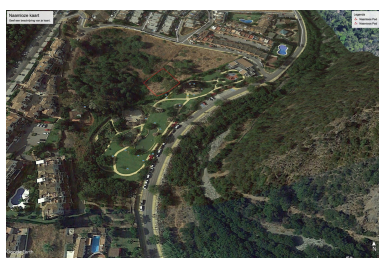

Land in Benahavís

Reference: R3736444

Bedrooms: by request
Status: Sale

Bathrooms: by request
Property Type: Land

M²: 600
Parking places: by request

Price: 475,000 €
Printing day : 6th April 2025

Overview: Unique piece of land in the center of Benahavis. This plot is divided into 5 plots but can easily be divided as one or two plots. 600 m² can be built on the 1000 m². The location is just behind the park in Benahavis on the adjacent land a road will be situated, so that this building site is perfectly accessible.