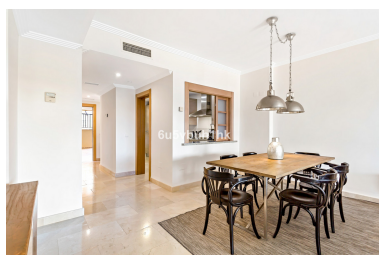

Parking places: by request

Printing day : 6th May 2026

Overview: A gated residential complex situated in La Hacienda del Señorío de Cifuentes, in Benhavis. The area offers stunning views over the Mediterranean Sea and majestic mountains. On a clear day you can even see the Rock of Gibraltar and the mountains in Morocco from some apartments. The peaceful environment and beautiful location offer the perfect sanctuary from the stresses of everyday life, traffic noise and hustle and bustle. Despite its tranquil setting, this haven is also close to the exciting Marbella lifestyle, with nights out by its famous Golden Mile beaches, a wide variety of shopping, and leisure activities for all interests and ages. Dip into town centre life whenever you wish, and return to the peace and quiet of your home within minutes. The apartments comprise a spacious and light open-plan living area with large windows, a fitted kitchen, separate laundry room and two to three bedrooms. All master bedrooms have an en suite bathroom and walk-through wardrobe. There is a separate second bathroom for the other bedroom. The generously proportioned terraces offer a private outdoor space to socialise with family and friends. Some apartments offer multiple terraces so you can enjoy the sun in both the morning and evening. Attractive communal areas, four outdoor pools, including an infinity pool, and spacious terraces at Hacienda Collection allow you to make the most of the sunny Andalusian climate. The complex consists of 23 blocks with just over 250 apartments. The entire site is on private land, with the main entrance manned 24/7 for our residents' peace of mind. Every apartment block has a lift, designated parking space, and an additional storage room