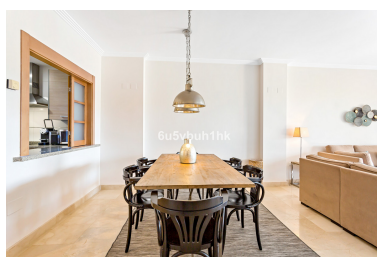

Parking places: by request

Printing day : 29th  
September 2024

Overview: A gated residential complex situated in La Hacienda del Señorío de Cifuentes, in Benhavis. The area offers stunning views over the Mediterranean Sea and majestic mountains. On a clear day you can even see the Rock of Gibraltar and the mountains in Morocco from some apartments. The peaceful environment and beautiful location offer the perfect sanctuary from the stresses of everyday life, traffic noise and hustle and bustle. Despite its tranquil setting, this haven is also close to the exciting Marbella lifestyle, with nights out by its famous Golden Mile beaches, a wide variety of shopping, and leisure activities for all interests and ages. Dip into town centre life whenever you wish, and return to the peace and quiet of your home within minutes. The apartments comprise a spacious and light open-plan living area with large windows, a fitted kitchen, separate laundry room and two to three bedrooms. All master bedrooms have an en suite bathroom and walk-through wardrobe. There is a separate second bathroom for the other bedroom. The generously proportioned terraces offer a private outdoor space to socialise with family and friends. Some apartments offer multiple terraces so you can enjoy the sun in both the morning and evening. Attractive communal areas, four outdoor pools, including an infinity pool, and spacious terraces at Hacienda Collection allow you to make the most of the sunny Andalusian climate. The complex consists of 23 blocks with just over 250 apartments. The entire site is on private land, with the main entrance manned 24/7 for our residents' peace of mind. Every apartment block has a lift, designated parking space, and an additional storage room