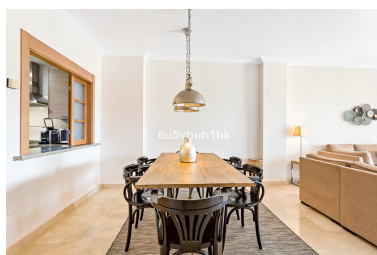

Parking places: by request

Printing day : 6th May 2026

Overview: A gated residential complex situated in La Hacienda del Señorío de Cifuentes, in Benhavis. The area offers stunning views over the Mediterranean Sea and majestic mountains. On a clear day you can even see the Rock of Gibraltar and the mountains in Morocco from some apartments. The peaceful environment and beautiful location offer the perfect sanctuary from the stresses of everyday life, traffic noise and hustle and bustle. Despite its tranquil setting, this haven is also close to the exciting Marbella lifestyle, with nights out by its famous Golden Mile beaches, a wide variety of shopping, and leisure activities for all interests and ages. Dip into town centre life whenever you wish, and return to the peace and quiet of your home within minutes. The apartments comprise a spacious and light open-plan living area with large windows, a fitted kitchen, separate laundry room and two to three bedrooms. All master bedrooms have an en suite bathroom and walk-through wardrobe. There is a separate second bathroom for the other bedroom. The generously proportioned terraces offer a private outdoor space to socialise with family and friends. Some apartments offer multiple terraces so you can enjoy the sun in both the morning and evening. Attractive communal areas, four outdoor pools, including an infinity pool, and spacious terraces at Hacienda Collection allow you to make the most of the sunny Andalusian climate. The complex consists of 23 blocks with just over 250 apartments. The entire site is on private land, with the main entrance manned 24/7 for our residents' peace of mind. Every apartment block has a lift, designated parking space, and an additional storage room