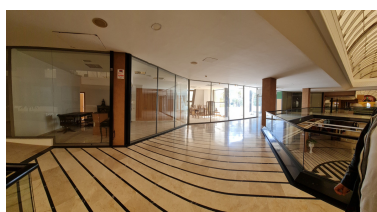

Printing day : 14th
November 2024

Overview: Nice 156 m² plus 20 M² terrace m² office on the top floor of a large commercial business center, in Puerto Banus, a step away from the famous CORTE INGLES. The office is completely diaphanous, it will be prepared, with beautiful views of the avenue, morning sun, EAST.. The views are spectacular to the sea. All kinds of businesses in the Shopping Center, elevator, garages, etc. Without a doubt an excellent investment. so much to dedicate it to the rent, as for office, or any type of business. Do not hesitate if you want to be in the same Puerto Banus, acquire this wonderful office. at a bargain price.