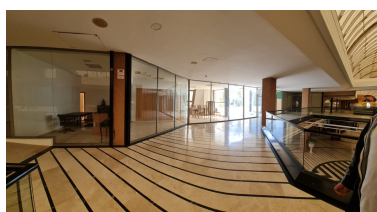

Printing day : 24th
September 2024

Overview: Nice 156 m² plus 20 M² terrace m² office on the top floor of a large commercial business center, in Puerto Banus, a step away from the famous CORTE INGLES. The office is completely diaphanous, it will be prepared, with beautiful views of the avenue, morning sun, EAST.. The views are spectacular to the sea. All kinds of businesses in the Shopping Center, elevator, garages, etc. Without a doubt an excellent investment. so much to dedicate it to the rent, as for office, or any type of business. Do not hesitate if you want to be in the same Puerto Banus, acquire this wonderful office. at a bargain price.