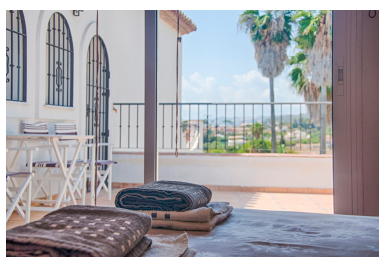

Parking places: by request

Printing day : 25th April  
2026

Overview:Stunning luxury villa in Estepona nestled in a very large secluded Mediterranean and tropical garden (2500m2) with a great swimming pool. La Romeria's central location, 3 minutes from the beach, less than 5 minutes from Estepona center, 10 minutes from Puerto Banus and within 40 minutes of 70 golf courses (3 within 5 min) along with its 6 bedrooms and 5 bathrooms makes it the perfect vacation place. From its numerous terraces you will enjoy great views over the coast, the sea, the beautiful pool, the tropical garden and the surrounding mountains. Built by a famous architect it offers great living spaces (550m2), sunlight, and a lot of privacy while being very convivial. From the central patio or atrium you have access to all the 2 first floor bedrooms, the beautiful modern kitchen with high end appliances and a living and dining room leading to the large covered terrace overlooking the pool, garden and coast. A staircase leads to the 4 upstairs bedrooms and 3 bathrooms distributed around the opening of the patio. Each bedroom has its own private terrace, the Master bedroom also enjoys a huge dressing room with sofa bed. From the second floor you also have access to a beautiful roof top terrace with pergola and panoramic 360 views. The atrium also leads to a fantastic downstairs entertaining area with bar, wine cellar, see through windows to the pool, home cinema and a gym area. There is a two car garage and plenty of secure parking space in the carport. The pool is fully enclosed to make it child proof and you can supervise it from the main terrace in front of the living room perfect for al fresco dining.