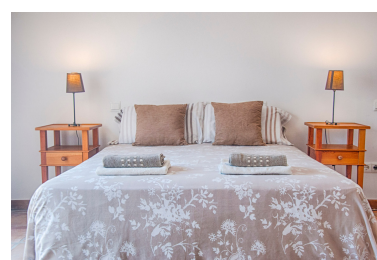

Parking places: by request

Printing day : 25th April  
2026

Overview:Stunning luxury villa in Estepona nestled in a very large secluded Mediterranean and tropical garden (2500m2) with a great swimming pool. La Romeria's central location, 3 minutes from the beach, less than 5 minutes from Estepona center, 10 minutes from Puerto Banus and within 40 minutes of 70 golf courses (3 within 5 min) along with its 6 bedrooms and 5 bathrooms makes it the perfect vacation place. From its numerous terraces you will enjoy great views over the coast, the sea, the beautiful pool, the tropical garden and the surrounding mountains. Built by a famous architect it offers great living spaces (550m2), sunlight, and a lot of privacy while being very convivial. From the central patio or atrium you have access to all the 2 first floor bedrooms, the beautiful modern kitchen with high end appliances and a living and dining room leading to the large covered terrace overlooking the pool, garden and coast. A staircase leads to the 4 upstairs bedrooms and 3 bathrooms distributed around the opening of the patio. Each bedroom has its own private terrace, the Master bedroom also enjoys a huge dressing room with sofa bed. From the second floor you also have access to a beautiful roof top terrace with pergola and panoramic 360 views. The atrium also leads to a fantastic downstairs entertaining area with bar, wine cellar, see through windows to the pool, home cinema and a gym area. There is a two car garage and plenty of secure parking space in the carport. The pool is fully enclosed to make it child proof and you can supervise it from the main terrace in front of the living room perfect for al fresco dining.