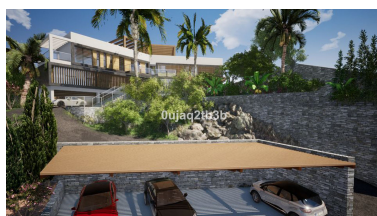

Land in El Rosario

Reference: R3888871

Bedrooms: by request

Bathrooms: by request

M<sup>2</sup>: 1,704

Price: 555,000 €

Status: Sale

Property Type: Land

Parking places: by request

Printing day : 18th June  
2026

Overview: Magnificent plot in a great location and walking distance to Sports center, commercial center, services and amenities. There is a project to build a very large house taking advantage of the slope in the plot. South-West oriented. El Rosario is a consolidated residential area with high demand for plots and properties.

Features:

Mountain views, Private garden, Investment, Resale