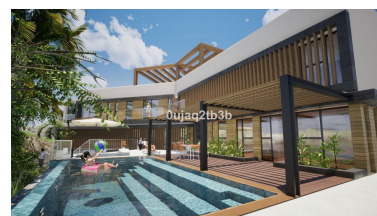

Land in El Rosario

Reference: R3888871

Bedrooms: by request

Bathrooms: by request

M<sup>2</sup>: 1,704

Price: 555,000 €

Status: Sale

Property Type: Land

Parking places: by request

Printing day : 25th  
September 2024

Overview: Magnificent plot in a great location and walking distance to Sports center, commercial center, services and amenities. There is a project to build a very large house taking advantage of the slope in the plot. South-West oriented. El Rosario is a consolidated residential area with high demand for plots and properties.

Features:

Mountain views, Private garden, Investment, Resale