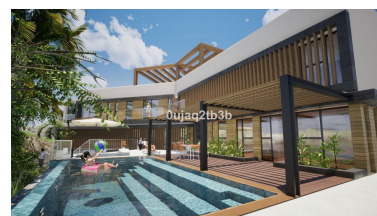

Land in El Rosario

Reference: R3888871

Bedrooms: by request

Bathrooms: by request

M²: 1,704

Price: 555,000 €

Status: Sale

Property Type: Land

Parking places: by request

Printing day : 16th January 2025

Overview: Magnificent plot in a great location and walking distance to Sports center, commercial center, services and amenities. There is a project to build a very large house taking advantage of the slope in the plot. South-West oriented. El Rosario is a consolidated residential area with high demand for plots and properties.

Features:

Mountain views, Private garden, Investment, Resale