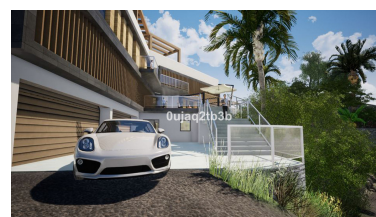

Land in El Rosario

Reference: R3888871

Bedrooms: by request

Bathrooms: by request

M<sup>2</sup>: 1,704

Price: 555,000 €

Status: Sale

Property Type: Land

Parking places: by request

Printing day : 18th June  
2026

Overview: Magnificent plot in a great location and walking distance to Sports center, commercial center, services and amenities. There is a project to build a very large house taking advantage of the slope in the plot. South-West oriented. El Rosario is a consolidated residential area with high demand for plots and properties.

Features:

Mountain views, Private garden, Investment, Resale