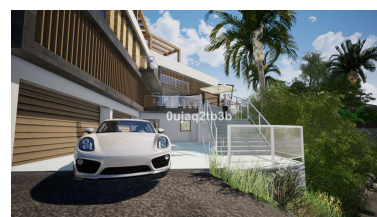

Land in El Rosario

Reference: R3888871

Bedrooms: by request

Bathrooms: by request

M²: 1,704

Price: 555,000 €

Status: Sale

Property Type: Land

Parking places: by request

Printing day : 16th January 2025

Overview: Magnificent plot in a great location and walking distance to Sports center, commercial center, services and amenities. There is a project to build a very large house taking advantage of the slope in the plot. South-West oriented. El Rosario is a consolidated residential area with high demand for plots and properties.

Features:

Mountain views, Private garden, Investment, Resale