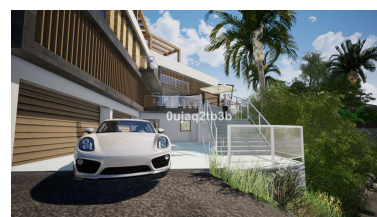

Land in El Rosario

Reference: R3888871

Bedrooms: by request

Bathrooms: by request

M<sup>2</sup>: 1,704

Price: 555,000 €

Status: Sale

Property Type: Land

Parking places: by request

Printing day : 25th  
September 2024

Overview: Magnificent plot in a great location and walking distance to Sports center, commercial center, services and amenities. There is a project to build a very large house taking advantage of the slope in the plot. South-West oriented. El Rosario is a consolidated residential area with high demand for plots and properties.

Features:

Mountain views, Private garden, Investment, Resale