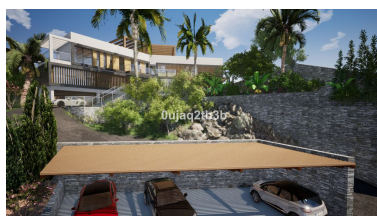

Land in El Rosario

Reference: R3888871

Bedrooms: by request

Bathrooms: by request

M²: 1,704

Price: 555,000 €

Status: Sale

Property Type: Land

Parking places: by request

Printing day : 16th January 2025

Overview: Magnificent plot in a great location and walking distance to Sports center, commercial center, services and amenities. There is a project to build a very large house taking advantage of the slope in the plot. South-West oriented. El Rosario is a consolidated residential area with high demand for plots and properties.

Features:

Mountain views, Private garden, Investment, Resale