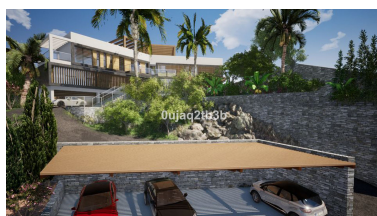

Land in El Rosario

Reference: R3888871

Bedrooms: by request

Bathrooms: by request

M²: 1,704

Price: 555,000 €

Status: Sale

Property Type: Land

Parking places: by request

Printing day : 30th April 2026

Overview: Magnificent plot in a great location and walking distance to Sports center, commercial center, services and amenities. There is a project to build a very large house taking advantage of the slope in the plot. South-West oriented. El Rosario is a consolidated residential area with high demand for plots and properties.

Features:

Mountain views, Private garden, Investment, Resale