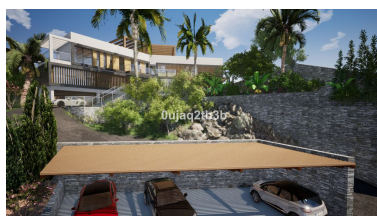

Land in El Rosario

Reference: R3888871

Bedrooms: by request

Bathrooms: by request

M<sup>2</sup>: 1,704

Price: 555,000 €

Status: Sale

Property Type: Land

Parking places: by request

Printing day : 25th  
September 2024

Overview: Magnificent plot in a great location and walking distance to Sports center, commercial center, services and amenities. There is a project to build a very large house taking advantage of the slope in the plot. South-West oriented. El Rosario is a consolidated residential area with high demand for plots and properties.

Features:

Mountain views, Private garden, Investment, Resale