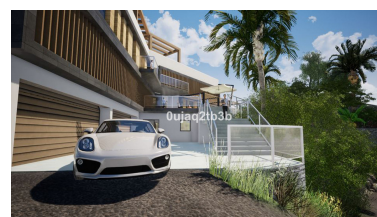

Land in El Rosario

Reference: R3888871

Bedrooms: by request

Bathrooms: by request

M²: 1,704

Price: 555,000 €

Status: Sale

Property Type: Land

Parking places: by request

Printing day : 30th April 2026

Overview: Magnificent plot in a great location and walking distance to Sports center, commercial center, services and amenities. There is a project to build a very large house taking advantage of the slope in the plot. South-West oriented. El Rosario is a consolidated residential area with high demand for plots and properties.

Features:

Mountain views, Private garden, Investment, Resale