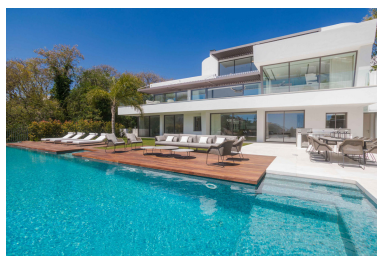

Villa in La Quinta

Reference: R3914380

Bedrooms: 6

Bathrooms: 6

M²: 867

Price: 6,450,000 €

Status: Sale

Property Type: Villa

Parking places: by request

Printing day : 22nd
December 2024

Overview: VILLA BELVEDERE • The latest in contemporary design. Brand new villa with the best panoramic views of the sea and golf in the privileged residential area of ■■■La Quinta, Benahavis, surrounded by golf courses and only 5 minutes by car from Puerto Banús, Marbella and the beach. Exquisitely designed, furnished and decorated to retain the light and views that only southern Spain has. Ideal to enjoy with family and friends. Built on three levels, the main floor consists of: a large open plan area that includes a living room, dining room, library and fully equipped kitchen with a huge island and access to the herb garden, plus the master suite, all communicating to a terrace with a seating area. barbecue. The lower floor is dedicated to entertainment and relaxation and includes a games room, bar, TV room, cinema room, gym and SPA with sauna, steam room and Jacuzzi for 8 people, and four en-suite bedrooms. All rooms are set around a zen inner courtyard and face the garden with outdoor TV and infinity pool. Other features: garage for 4 cars at street level, elevator, fruit garden, home automation, underfloor heating, utility rooms, etc. Fully furnished and decorated.

Features:

Pool, Air conditioning, Mountain views, Lift, None, Private garden, Parking, Luxury