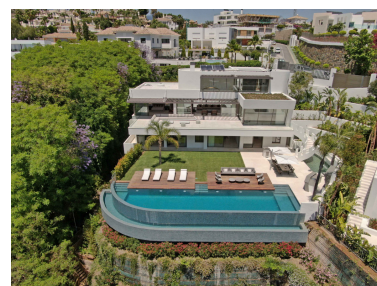

Villa in La Quinta

Reference: R3914380

Bedrooms: 6

Bathrooms: 6

M²: 867

Price: 6,450,000 €

Status: Sale

Property Type: Villa

Parking places: by request

Printing day : 19th
September 2024

Overview: VILLA BELVEDERE • The latest in contemporary design. Brand new villa with the best panoramic views of the sea and golf in the privileged residential area of ■■■La Quinta, Benahavis, surrounded by golf courses and only 5 minutes by car from Puerto Banús, Marbella and the beach. Exquisitely designed, furnished and decorated to retain the light and views that only southern Spain has. Ideal to enjoy with family and friends. Built on three levels, the main floor consists of: a large open plan area that includes a living room, dining room, library and fully equipped kitchen with a huge island and access to the herb garden, plus the master suite, all communicating to a terrace with a seating area. barbecue. The lower floor is dedicated to entertainment and relaxation and includes a games room, bar, TV room, cinema room, gym and SPA with sauna, steam room and Jacuzzi for 8 people, and four en-suite bedrooms. All rooms are set around a zen inner courtyard and face the garden with outdoor TV and infinity pool. Other features: garage for 4 cars at street level, elevator, fruit garden, home automation, underfloor heating, utility rooms, etc. Fully furnished and decorated.

Features:

Pool, Air conditioning, Mountain views, Lift, None, Private garden, Parking, Luxury