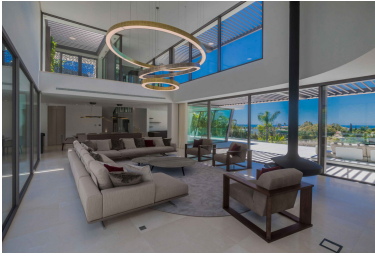

Parking places: by request

Printing day : 22nd
December 2024

Overview: VILLA BELVEDERE • The latest in contemporary design. Brand new villa with the best panoramic views of the sea and golf in the privileged residential area of ■■■La Quinta, Benahavis, surrounded by golf courses and only 5 minutes by car from Puerto Banús, Marbella and the beach. Exquisitely designed, furnished and decorated to retain the light and views that only southern Spain has. Ideal to enjoy with family and friends. Built on three levels, the main floor consists of: a large open plan area that includes a living room, dining room, library and fully equipped kitchen with a huge island and access to the herb garden, plus the master suite, all communicating to a terrace with a seating area. barbecue. The lower floor is dedicated to entertainment and relaxation and includes a games room, bar, TV room, cinema room, gym and SPA with sauna, steam room and Jacuzzi for 8 people, and four en-suite bedrooms. All rooms are set around a zen inner courtyard and face the garden with outdoor TV and infinity pool. Other features: garage for 4 cars at street level, elevator, fruit garden, home automation, underfloor heating, utility rooms, etc. Fully furnished and decorated.