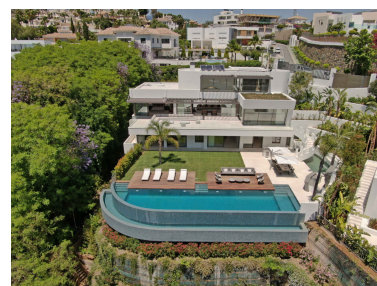

Villa in La Quinta

Reference: R3914380

Bedrooms: 6

Bathrooms: 6

M²: 867

Price: 6,450,000 €

Status: Sale

Property Type: Villa

Parking places: by request

Printing day : 22nd
December 2024

Overview: VILLA BELVEDERE • The latest in contemporary design. Brand new villa with the best panoramic views of the sea and golf in the privileged residential area of ■■■La Quinta, Benahavis, surrounded by golf courses and only 5 minutes by car from Puerto Banús, Marbella and the beach. Exquisitely designed, furnished and decorated to retain the light and views that only southern Spain has. Ideal to enjoy with family and friends. Built on three levels, the main floor consists of: a large open plan area that includes a living room, dining room, library and fully equipped kitchen with a huge island and access to the herb garden, plus the master suite, all communicating to a terrace with a seating area. barbecue. The lower floor is dedicated to entertainment and relaxation and includes a games room, bar, TV room, cinema room, gym and SPA with sauna, steam room and Jacuzzi for 8 people, and four en-suite bedrooms. All rooms are set around a zen inner courtyard and face the garden with outdoor TV and infinity pool. Other features: garage for 4 cars at street level, elevator, fruit garden, home automation, underfloor heating, utility rooms, etc. Fully furnished and decorated.

Features:

Pool, Air conditioning, Mountain views, Lift, None, Private garden, Parking, Luxury