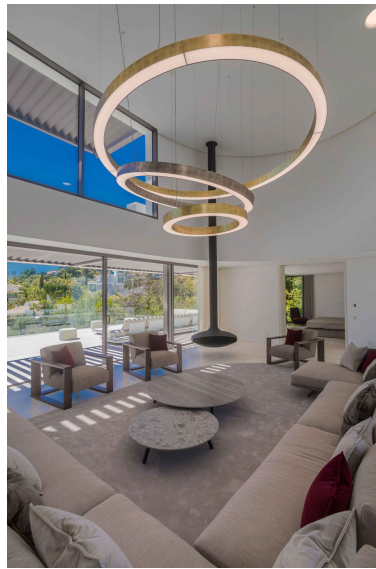

Parking places: by request

Printing day : 19th
September 2024

Overview: VILLA BELVEDERE • The latest in contemporary design. Brand new villa with the best panoramic views of the sea and golf in the privileged residential area of ■■■La Quinta, Benahavis, surrounded by golf courses and only 5 minutes by car from Puerto Banús, Marbella and the beach. Exquisitely designed, furnished and decorated to retain the light and views that only southern Spain has. Ideal to enjoy with family and friends. Built on three levels, the main floor consists of: a large open plan area that includes a living room, dining room, library and fully equipped kitchen with a huge island and access to the herb garden, plus the master suite, all communicating to a terrace with a seating area. barbecue. The lower floor is dedicated to entertainment and relaxation and includes a games room, bar, TV room, cinema room, gym and SPA with sauna, steam room and Jacuzzi for 8 people, and four en-suite bedrooms. All rooms are set around a zen inner courtyard and face the garden with outdoor TV and infinity pool. Other features: garage for 4 cars at street level, elevator, fruit garden, home automation, underfloor heating, utility rooms, etc. Fully furnished and decorated.