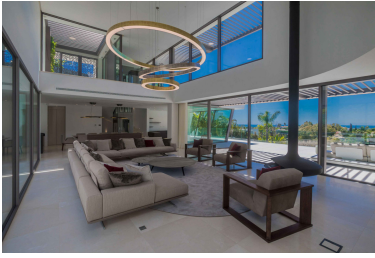

Parking places: by request

Printing day : 10th June
2026

Overview: VILLA BELVEDERE • The latest in contemporary design. Brand new villa with the best panoramic views of the sea and golf in the privileged residential area of ■■■La Quinta, Benahavis, surrounded by golf courses and only 5 minutes by car from Puerto Banús, Marbella and the beach. Exquisitely designed, furnished and decorated to retain the light and views that only southern Spain has. Ideal to enjoy with family and friends. Built on three levels, the main floor consists of: a large open plan area that includes a living room, dining room, library and fully equipped kitchen with a huge island and access to the herb garden, plus the master suite, all communicating to a terrace with a seating area. barbecue. The lower floor is dedicated to entertainment and relaxation and includes a games room, bar, TV room, cinema room, gym and SPA with sauna, steam room and Jacuzzi for 8 people, and four en-suite bedrooms. All rooms are set around a zen inner courtyard and face the garden with outdoor TV and infinity pool. Other features: garage for 4 cars at street level, elevator, fruit garden, home automation, underfloor heating, utility rooms, etc. Fully furnished and decorated.