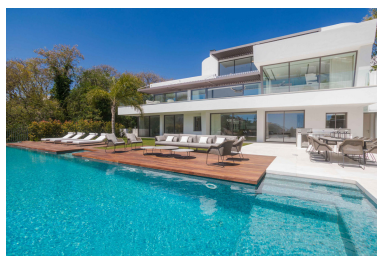

Villa in La Quinta

Reference: R3914380

Bedrooms: 6

Bathrooms: 6

M²: 867

Price: 6,450,000 €

Status: Sale

Property Type: Villa

Parking places: by request

Printing day : 10th June
2026

Overview: VILLA BELVEDERE • The latest in contemporary design. Brand new villa with the best panoramic views of the sea and golf in the privileged residential area of ■■■La Quinta, Benahavis, surrounded by golf courses and only 5 minutes by car from Puerto Banús, Marbella and the beach. Exquisitely designed, furnished and decorated to retain the light and views that only southern Spain has. Ideal to enjoy with family and friends. Built on three levels, the main floor consists of: a large open plan area that includes a living room, dining room, library and fully equipped kitchen with a huge island and access to the herb garden, plus the master suite, all communicating to a terrace with a seating area. barbecue. The lower floor is dedicated to entertainment and relaxation and includes a games room, bar, TV room, cinema room, gym and SPA with sauna, steam room and Jacuzzi for 8 people, and four en-suite bedrooms. All rooms are set around a zen inner courtyard and face the garden with outdoor TV and infinity pool. Other features: garage for 4 cars at street level, elevator, fruit garden, home automation, underfloor heating, utility rooms, etc. Fully furnished and decorated.

Features:

Pool, Air conditioning, Mountain views, Lift, None, Private garden, Parking, Luxury