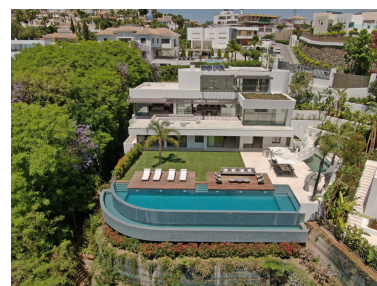

Villa in La Quinta

Reference: R3914380

Bedrooms: 6

Bathrooms: 6

M²: 867

Price: 6,450,000 €

Status: Sale

Property Type: Villa

Parking places: by request

Printing day : 10th June
2026

Overview: VILLA BELVEDERE • The latest in contemporary design. Brand new villa with the best panoramic views of the sea and golf in the privileged residential area of ■■■La Quinta, Benahavis, surrounded by golf courses and only 5 minutes by car from Puerto Banús, Marbella and the beach. Exquisitely designed, furnished and decorated to retain the light and views that only southern Spain has. Ideal to enjoy with family and friends. Built on three levels, the main floor consists of: a large open plan area that includes a living room, dining room, library and fully equipped kitchen with a huge island and access to the herb garden, plus the master suite, all communicating to a terrace with a seating area. barbecue. The lower floor is dedicated to entertainment and relaxation and includes a games room, bar, TV room, cinema room, gym and SPA with sauna, steam room and Jacuzzi for 8 people, and four en-suite bedrooms. All rooms are set around a zen inner courtyard and face the garden with outdoor TV and infinity pool. Other features: garage for 4 cars at street level, elevator, fruit garden, home automation, underfloor heating, utility rooms, etc. Fully furnished and decorated.

Features:

Pool, Air conditioning, Mountain views, Lift, None, Private garden, Parking, Luxury