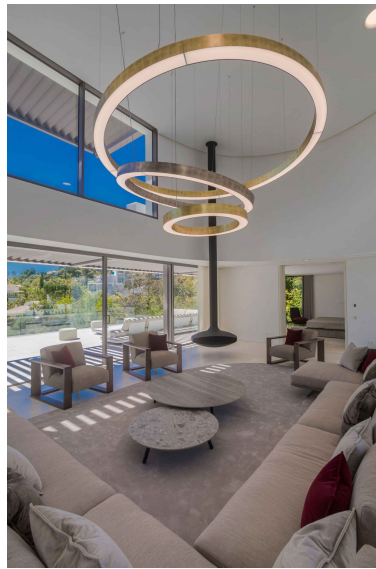

Parking places: by request

Printing day : 22nd
December 2024

Overview: VILLA BELVEDERE • The latest in contemporary design. Brand new villa with the best panoramic views of the sea and golf in the privileged residential area of ■■■La Quinta, Benahavis, surrounded by golf courses and only 5 minutes by car from Puerto Banús, Marbella and the beach. Exquisitely designed, furnished and decorated to retain the light and views that only southern Spain has. Ideal to enjoy with family and friends. Built on three levels, the main floor consists of: a large open plan area that includes a living room, dining room, library and fully equipped kitchen with a huge island and access to the herb garden, plus the master suite, all communicating to a terrace with a seating area. barbecue. The lower floor is dedicated to entertainment and relaxation and includes a games room, bar, TV room, cinema room, gym and SPA with sauna, steam room and Jacuzzi for 8 people, and four en-suite bedrooms. All rooms are set around a zen inner courtyard and face the garden with outdoor TV and infinity pool. Other features: garage for 4 cars at street level, elevator, fruit garden, home automation, underfloor heating, utility rooms, etc. Fully furnished and decorated.