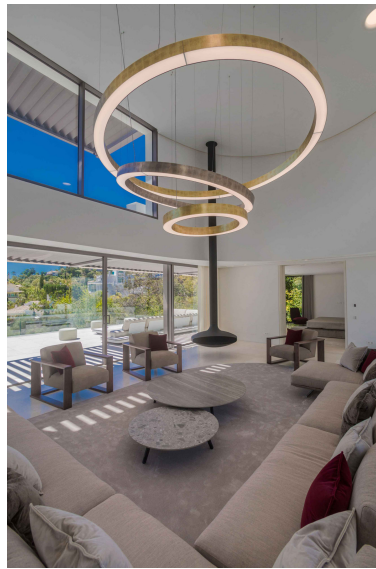

Parking places: by request

Printing day : 10th June
2026

Overview: VILLA BELVEDERE • The latest in contemporary design. Brand new villa with the best panoramic views of the sea and golf in the privileged residential area of ■■■La Quinta, Benahavis, surrounded by golf courses and only 5 minutes by car from Puerto Banús, Marbella and the beach. Exquisitely designed, furnished and decorated to retain the light and views that only southern Spain has. Ideal to enjoy with family and friends. Built on three levels, the main floor consists of: a large open plan area that includes a living room, dining room, library and fully equipped kitchen with a huge island and access to the herb garden, plus the master suite, all communicating to a terrace with a seating area. barbecue. The lower floor is dedicated to entertainment and relaxation and includes a games room, bar, TV room, cinema room, gym and SPA with sauna, steam room and Jacuzzi for 8 people, and four en-suite bedrooms. All rooms are set around a zen inner courtyard and face the garden with outdoor TV and infinity pool. Other features: garage for 4 cars at street level, elevator, fruit garden, home automation, underfloor heating, utility rooms, etc. Fully furnished and decorated.