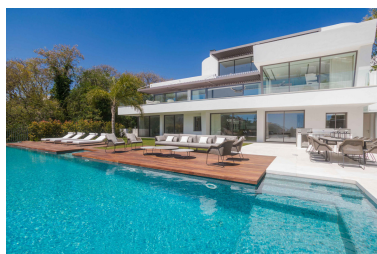

Villa in La Quinta

Reference: R3914380

Bedrooms: 6

Bathrooms: 6

M²: 867

Price: 6,450,000 €

Status: Sale

Property Type: Villa

Parking places: by request

Printing day : 19th
September 2024

Overview: VILLA BELVEDERE • The latest in contemporary design. Brand new villa with the best panoramic views of the sea and golf in the privileged residential area of ■■■La Quinta, Benahavis, surrounded by golf courses and only 5 minutes by car from Puerto Banús, Marbella and the beach. Exquisitely designed, furnished and decorated to retain the light and views that only southern Spain has. Ideal to enjoy with family and friends. Built on three levels, the main floor consists of: a large open plan area that includes a living room, dining room, library and fully equipped kitchen with a huge island and access to the herb garden, plus the master suite, all communicating to a terrace with a seating area. barbecue. The lower floor is dedicated to entertainment and relaxation and includes a games room, bar, TV room, cinema room, gym and SPA with sauna, steam room and Jacuzzi for 8 people, and four en-suite bedrooms. All rooms are set around a zen inner courtyard and face the garden with outdoor TV and infinity pool. Other features: garage for 4 cars at street level, elevator, fruit garden, home automation, underfloor heating, utility rooms, etc. Fully furnished and decorated.

Features:

Pool, Air conditioning, Mountain views, Lift, None, Private garden, Parking, Luxury