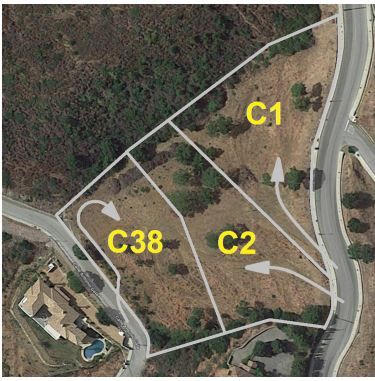

Parking places: by request

Printing day : 22nd
September 2024

Overview: MAGNIFICENT LAND of 8,801m² with a buildable area of ■■1074m². Located in the BENAHAVIS area, in the prestigious MONTEMAYOR urbanization, facing south west, with panoramic mountain views. Only 20 minutes by car from magnificent beaches. and the attractive Puerto Banús where you will find all kinds of services and leisure areas. Located in an urbanization with all supplies and building permits. This luxury area offers different golf courses in a few minutes driving. EXCELLENT OPPORTUNITY! Must be seen! the land consists of 3 plots with the possibility of building 3 villas, 3 projects have been studied, as well as topographic studies. 3 x Work licenses + Topographic survey + 3 x Geotechnical surveys and 1 x Complete slope