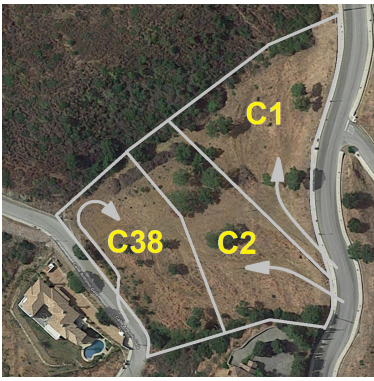

Parking places: by request

Printing day : 12th June  
2026

---

Overview: MAGNIFICENT LAND of 8,801m<sup>2</sup> with a buildable area of ■■1074m<sup>2</sup>. Located in the BENAHAVIS area, in the prestigious MONTEMAYOR urbanization, facing south west, with panoramic mountain views. Only 20 minutes by car from magnificent beaches. and the attractive Puerto Banús where you will find all kinds of services and leisure areas. Located in an urbanization with all supplies and building permits. This luxury area offers different golf courses in a few minutes driving. EXCELLENT OPPORTUNITY! Must be seen! the land consists of 3 plots with the possibility of building 3 villas, 3 projects have been studied, as well as topographic studies. 3 x Work licenses + Topographic survey + 3 x Geotechnical surveys and 1 x Complete slope