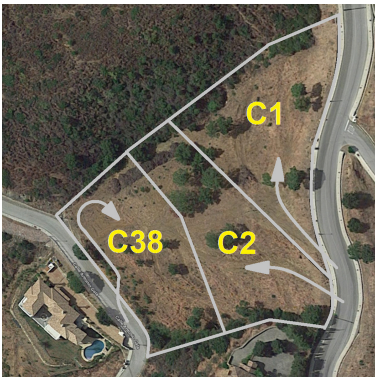

Parking places: by request

Printing day : 24th April
2026

Overview: MAGNIFICENT LAND of 8,801m² with a buildable area of ■■1074m². Located in the BENAHAVIS area, in the prestigious MONTEMAYOR urbanization, facing south west, with panoramic mountain views. Only 20 minutes by car from magnificent beaches. and the attractive Puerto Banús where you will find all kinds of services and leisure areas. Located in an urbanization with all supplies and building permits. This luxury area offers different golf courses in a few minutes driving. EXCELLENT OPPORTUNITY! Must be seen! the land consists of 3 plots with the possibility of building 3 villas, 3 projects have been studied, as well as topographic studies. 3 x Work licenses + Topographic survey + 3 x Geotechnical surveys and 1 x Complete slope