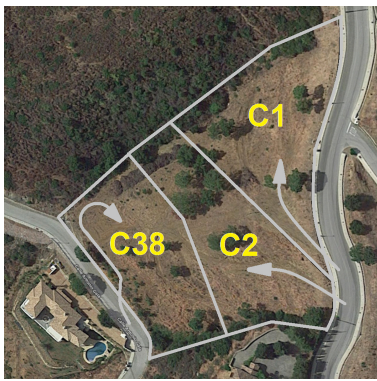

Parking places: by request

Printing day : 10th January
2025

Overview: MAGNIFICENT LAND of 8,801m² with a buildable area of ■■1074m². Located in the BENAHAVIS area, in the prestigious MONTEMAYOR urbanization, facing south west, with panoramic mountain views. Only 20 minutes by car from magnificent beaches. and the attractive Puerto Banús where you will find all kinds of services and leisure areas. Located in an urbanization with all supplies and building permits. This luxury area offers different golf courses in a few minutes driving. EXCELLENT OPPORTUNITY! Must be seen! the land consists of 3 plots with the possibility of building 3 villas, 3 projects have been studied, as well as topographic studies. 3 x Work licenses + Topographic survey + 3 x Geotechnical surveys and 1 x Complete slope