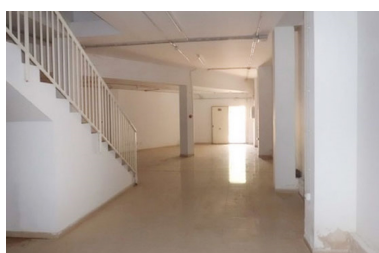

Printing day : 12th March
2025

Overview:Bank repossession local with 321m2 built in Jardines de la Represa,Marbella.

Features: