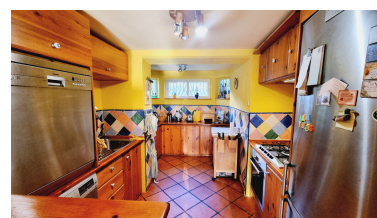

Parking places: by request

Printing day : 6th May 2026

Overview: This semi-detached house is full of character. The split level sitting room has a beautiful wood burning fireplace in the middle of the room for cosy winter evenings and the large terrace doors lead onto a covered terrace and private garden area for summer alfresco dining. The house is a mix of bohemian and modern with an open plan and colourful kitchen, beautiful roof terrace with sea views and modern, refurbished bathrooms. This house has a warm and charming feel to it. The private tropical garden creates an oasis of green around the house and it is also home to a family of tortoises which adds to the charm. The 2 double bedrooms both have en suite bathrooms and there is a guest loo downstairs on the ground level. The roof terrace is large with a summer kitchen/BBQ area, and the sea and garden views are really beautiful from up there. There is also room to enclose part of the terrace to make a third bedroom if a third room is needed. This house is located in Selwo, Estepona on an urbanisation of only 36 houses. There is a covered parking space and a large communal pool with children's pool as well. It is only 15mins walk to the beach and the new sports centre that is being built. Closest golf course is Resina Golf about 2 mins drive. San Pedro is 10 mins drive from the house and Estepona is just over 5 mins. Malaga airport 45mins. Some features: A/C. Fireplace, fully fitted kitchen, double glazed windows and doors, Refurbished bathrooms, solar panels for hot water, communal pool, private garden, electric shutters. Furniture optional. Community fees €110/m