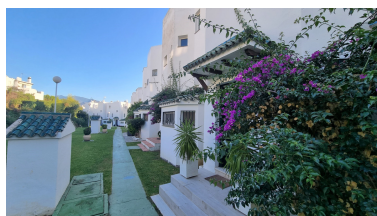

Parking places: by request

Printing day : 6th May 2026

Overview: This semi-detached house is full of character. The split level sitting room has a beautiful wood burning fireplace in the middle of the room for cosy winter evenings and the large terrace doors lead onto a covered terrace and private garden area for summer alfresco dining. The house is a mix of bohemian and modern with an open plan and colourful kitchen, beautiful roof terrace with sea views and modern, refurbished bathrooms. This house has a warm and charming feel to it. The private tropical garden creates an oasis of green around the house and it is also home to a family of tortoises which adds to the charm. The 2 double bedrooms both have en suite bathrooms and there is a guest loo downstairs on the ground level. The roof terrace is large with a summer kitchen/BBQ area, and the sea and garden views are really beautiful from up there. There is also room to enclose part of the terrace to make a third bedroom if a third room is needed. This house is located in Selwo, Estepona on an urbanisation of only 36 houses. There is a covered parking space and a large communal pool with children's pool as well. It is only 15mins walk to the beach and the new sports centre that is being built. Closest golf course is Resina Golf about 2 mins drive. San Pedro is 10 mins drive from the house and Estepona is just over 5 mins. Malaga airport 45mins. Some features: A/C. Fireplace, fully fitted kitchen, double glazed windows and doors, Refurbished bathrooms, solar panels for hot water, communal pool, private garden, electric shutters. Furniture optional. Community fees €110/m