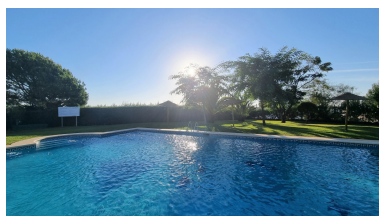

Parking places: by request

Printing day : 6th May 2026

Overview: This semi-detached house is full of character. The split level sitting room has a beautiful wood burning fireplace in the middle of the room for cosy winter evenings and the large terrace doors lead onto a covered terrace and private garden area for summer alfresco dining. The house is a mix of bohemian and modern with an open plan and colourful kitchen, beautiful roof terrace with sea views and modern, refurbished bathrooms. This house has a warm and charming feel to it. The private tropical garden creates an oasis of green around the house and it is also home to a family of tortoises which adds to the charm. The 2 double bedrooms both have en suite bathrooms and there is a guest loo downstairs on the ground level. The roof terrace is large with a summer kitchen/BBQ area, and the sea and garden views are really beautiful from up there. There is also room to enclose part of the terrace to make a third bedroom if a third room is needed. This house is located in Selwo, Estepona on an urbanisation of only 36 houses. There is a covered parking space and a large communal pool with children's pool as well. It is only 15mins walk to the beach and the new sports centre that is being built. Closest golf course is Resina Golf about 2 mins drive. San Pedro is 10 mins drive from the house and Estepona is just over 5 mins. Malaga airport 45mins. Some features: A/C. Fireplace, fully fitted kitchen, double glazed windows and doors, Refurbished bathrooms, solar panels for hot water, communal pool, private garden, electric shutters. Furniture optional. Community fees €110/m