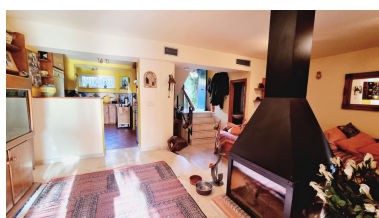

Parking places: by request

Printing day : 6th May 2026

Overview: This semi-detached house is full of character. The split level sitting room has a beautiful wood burning fireplace in the middle of the room for cosy winter evenings and the large terrace doors lead onto a covered terrace and private garden area for summer alfresco dining. The house is a mix of bohemian and modern with an open plan and colourful kitchen, beautiful roof terrace with sea views and modern, refurbished bathrooms. This house has a warm and charming feel to it. The private tropical garden creates an oasis of green around the house and it is also home to a family of tortoises which adds to the charm. The 2 double bedrooms both have en suite bathrooms and there is a guest loo downstairs on the ground level. The roof terrace is large with a summer kitchen/BBQ area, and the sea and garden views are really beautiful from up there. There is also room to enclose part of the terrace to make a third bedroom if a third room is needed. This house is located in Selwo, Estepona on an urbanisation of only 36 houses. There is a covered parking space and a large communal pool with children's pool as well. It is only 15mins walk to the beach and the new sports centre that is being built. Closest golf course is Resina Golf about 2 mins drive. San Pedro is 10 mins drive from the house and Estepona is just over 5 mins. Malaga airport 45mins. Some features: A/C. Fireplace, fully fitted kitchen, double glazed windows and doors, Refurbished bathrooms, solar panels for hot water, communal pool, private garden, electric shutters. Furniture optional. Community fees €110/m