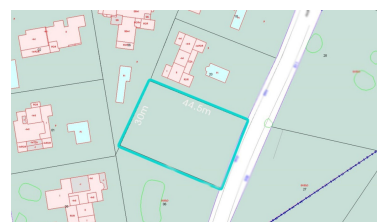

Land in Benahavís

Reference: R3958048

Bedrooms: by request

Bathrooms: by request

M²: 1,200

Price: 420,000 €

Status: Sale

Property Type: Land

Parking places: by request

Printing day : 27th
September 2024

Overview: Well-located residential plot in El Paraiso Alto - Benahavis. This plot is totally flat and it offers perfect potential for building, surrounded by other luxury villas, inside one of the most exclusive neighborhoods in this areas close to Marbella, Puerto Banus and Estepona. Only 5 minutes to various golf clubs, 10 minutes to famous Puerto Banus and also 10 minutes to Estepona port.