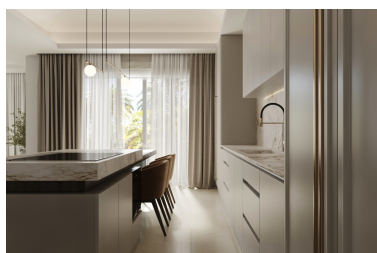

Parking places: by request

Printing day : 10th June  
2026

Overview: This magnificent mansion, created using classic Andalusian architecture and design, is a work of art, combining elegance and contemporary minimalism with comfort and traditional charm. The property is made up of an incredible open-plan living room, divided into several areas: the first, made up of the chill-out area, with its fireplace and large sliding windows that make this a particularly bright room. In addition to allowing access to the incredible exterior areas of the house; the second, consisting of an elegant high-capacity dining room, with designer furniture; and the third, consisting of an incredible minimalist style kitchen, perfectly equipped with the most qualitative appliances, well designed to easily find everything you need, with plenty of storage space and a custom-made island. The property has 6 bedrooms, each with its spectacular en-suite bathrooms, the main one being one of the most impressive places in the mansion, as well as having its own private terrace and a splendid dressing room. On the lower floor, the house has a large leisure area, made up of several areas: a games room with a pool table, an incredible library, a beautiful and elegant wine cellar, a sauna and a Turkish bath. Finally, mention should be made of the incredible outdoor area, formed by large terraces, and a wonderful and well-kept garden with a spectacular pool, where you can enjoy al fresco dinners, family barbecues, good weather and tranquility. and security of one of the best and safest areas of Marbella. The estimated completion date is scheduled for March 2022. The price includes all the interior design and furniture.