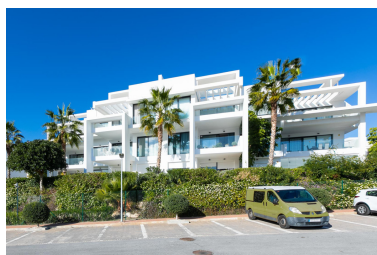

Parking places: by request

Printing day : 18th January  
2025

Overview: Welcome to Peaceful Luxury Heaven. Modern, contemporary apartment set in the prestigious area of Atalaya Hills, a frontline golf development next to the Atalaya Golf and Country Club in Capanes Sur, Benahavis. The development consists of contemporary flats with magnificent views in a gated community with landscaped gardens all within minutes drive from Puerto Banus, San Pedro de Alcantara, Marbella and the town of Benahavis, as well as other golf courses such as Guadalmina, El Paraiso and Los Flamingos. The complex offers a range of facilities such as spa and wellness center including a hot tub. The apartment has 2 bedrooms, 2 bathrooms, a fully equipped kitchen, living/dining room and terrace.