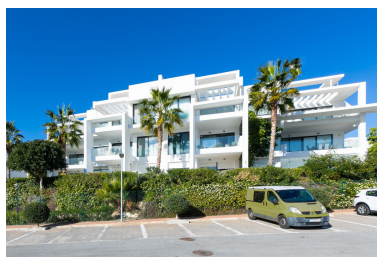

Parking places: by request

Printing day : 15th October
2025

Overview: Welcome to Peaceful Luxury Heaven. Modern, contemporary apartment set in the prestigious area of Atalaya Hills, a frontline golf development next to the Atalaya Golf and Country Club in Capanes Sur, Benahavis. The development consists of contemporary flats with magnificent views in a gated community with landscaped gardens all within minutes drive from Puerto Banus, San Pedro de Alcantara, Marbella and the town of Benahavis, as well as other golf courses such as Guadalmina, El Paraiso and Los Flamingos. The complex offers a range of facilities such as spa and wellness center including a hot tub. The apartment has 2 bedrooms, 2 bathrooms, a fully equipped kitchen, living/dining room and terrace.