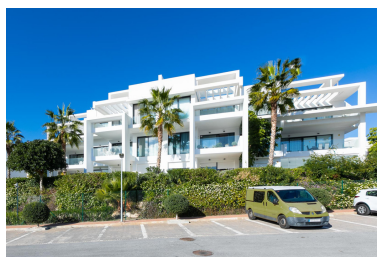

Parking places: by request

Printing day : 17th June
2026

Overview: Welcome to Peaceful Luxury Heaven. Modern, contemporary apartment set in the prestigious area of Atalaya Hills, a frontline golf development next to the Atalaya Golf and Country Club in Capanes Sur, Benahavis. The development consists of contemporary flats with magnificent views in a gated community with landscaped gardens all within minutes drive from Puerto Banus, San Pedro de Alcantara, Marbella and the town of Benahavis, as well as other golf courses such as Guadalmina, El Paraiso and Los Flamingos. The complex offers a range of facilities such as spa and wellness center including a hot tub. The apartment has 2 bedrooms, 2 bathrooms, a fully equipped kitchen, living/dining room and terrace.