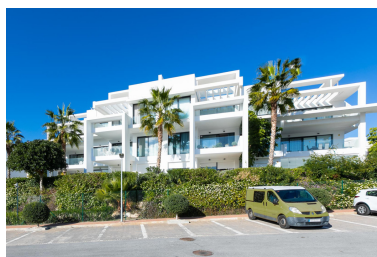

Parking places: by request

Printing day : 27th
September 2024

Overview: Welcome to Peaceful Luxury Heaven. Modern, contemporary apartment set in the prestigious area of Atalaya Hills, a frontline golf development next to the Atalaya Golf and Country Club in Capanes Sur, Benahavis. The development consists of contemporary flats with magnificent views in a gated community with landscaped gardens all within minutes drive from Puerto Banus, San Pedro de Alcantara, Marbella and the town of Benahavis, as well as other golf courses such as Guadalmina, El Paraiso and Los Flamingos. The complex offers a range of facilities such as spa and wellness center including a hot tub. The apartment has 2 bedrooms, 2 bathrooms, a fully equipped kitchen, living/dining room and terrace.