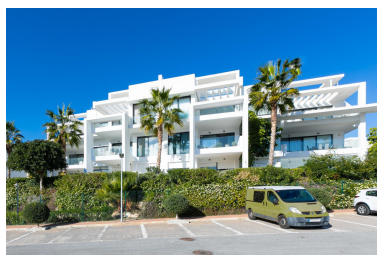

Apartment in Benahavís

Reference: R3971050

Bedrooms: 2
Status: Sale

Bathrooms: 2
Property Type: Apartment

M²: 102
Parking places: by request

Price: 455,000 €
Printing day : 2nd May 2026

Overview: Welcome to Peaceful Luxury Heaven. Modern, contemporary apartment set in the prestigious area of Atalaya Hills, a frontline golf development next to the Atalaya Golf and Country Club in Capanes Sur, Benahavis. The development consists of contemporary flats with magnificent views in a gated community with landscaped gardens all within minutes drive from Puerto Banus, San Pedro de Alcantara, Marbella and the town of Benahavis, as well as other golf courses such as Guadalmina, El Paraiso and Los Flamingos. The complex offers a range of facilities such as spa and wellness center including a hot tub. The apartment has 2 bedrooms, 2 bathrooms, a fully equipped kitchen, living/dining room and terrace.