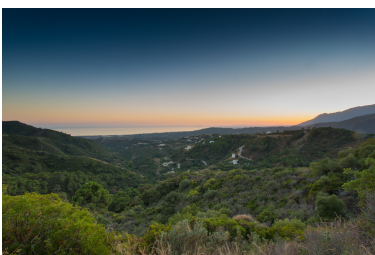

██████████: ██████████

██████ ██████████ : 6th

██████████

██████████ 2024

■■■■■■■■■■: This Southwest residencial (building) plot for sale is located in a beautiful Estate. Nestling in a sheltered valley high in the hills of the municipality of Benahavis, famed for its rural beauty, charm and gastronomic delights, lies this spectacular estate. A paradise awaiting discovery. Commanding unparalleled views of the Mediterranean, Gibraltar and the African coastline, this exclusive residential estate enjoys a magnificent natural setting, surrounded by a dramatic mountain range, lush vegetation and bubbling brooks. But you are far from isolated. The coast is only a 15 minute drive away, with its lovely beaches and the glamorous resorts of Puerto Banus and Marbella where you can find an abundance of leisure opportunities, exclusive beach clubs, boutique shops, fine dining and exciting nightlife. It is also only a 45 minute drive from both Malaga and Gibraltar international airports, making it easily accessible from Europe and beyond. The estate offers an unprecedented variety of living opportunities including a picturesque Andalusian village, comprising of unique townhouses, as well as superb villas. It is an exclusive rural address with privacy, 24/7 private security, tranquility and the most natural surroundings, this estate is a cut above the rest.