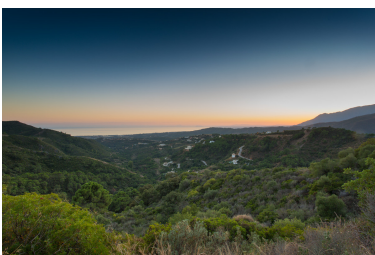

██████████: ██████████

██████ ██████████ : 12th

██████████

██████████ 2025

■■■■■■■■■■: This Southwest residencial (building) plot for sale is located in a beautiful Estate. Nestling in a sheltered valley high in the hills of the municipality of Benahavies, famed for its rural beauty, charm and gastronomic delights, lies this spectacular estate. A paradise awaiting discovery. Commanding unparalleled views of the Mediterranean, Gibraltar and the African coastline, this exclusive residential estate enjoys a magnificent natural setting, surrounded by a dramatic mountain range, lush vegetation and bubbling brooks. But you are far from isolated. The coast is only a 15 minute drive away, with its lovely beaches and the glamorous resorts of Puerto Banus and Marbella where you can find an abundance of leisure opportunities, exclusive beach clubs, boutique shops, fine dining and exciting nightlife. It is also only a 45 minute drive from both Malaga and Gibraltar international airports, making it easily accessible from Europe and beyond. The estate offers an unprecedented variety of living opportunities including a picturesque Andalusian village, comprising of unique townhouses, as well as superb villas. It is an exclusive rural address with privacy, 24/7 private security, tranquility and the most natural surroundings, this estate is a cut above the rest.