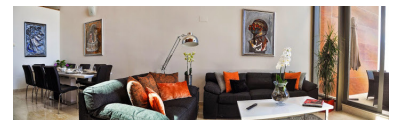

█

15th

2025

■■■■■■■■■■:Ultra-modern townhouse on the top of the Benahavis area ,built to very high standards ,offering quality and comfort ,with lovely panoramic views over the sea ,the golf, the mountain and surroundings from Benahavis to Marbella .The house is built on two levels ,plus basement. On the ground floor : lounge -dining ,2 bedrooms sharing one bathroom, kitchen .Wood stairs leads you to the first floor where the main bedroom and bathroom are. Very Small community of only 8 houses.