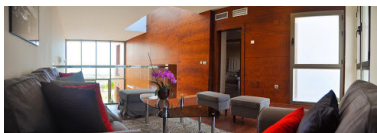

█

15th

2025

■■■■■■■■■■:Ultra-modern townhouse on the top of the Benahavis area ,built to very high standards ,offering quality and comfort ,with lovely panoramic views over the sea ,the golf, the mountain and surroundings from Benahavis to Marbella .The house is built on two levels ,plus basement. On the ground floor : lounge -dining ,2 bedrooms sharing one bathroom, kitchen .Wood stairs leads you to the first floor where the main bedroom and bathroom are. Very Small community of only 8 houses.