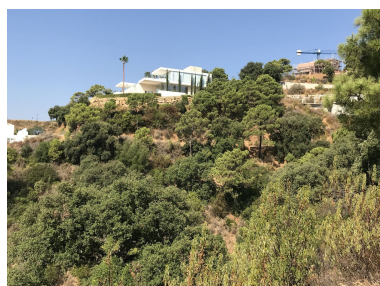

██████████: ██████████

██████ ██████████ : 4th

██████████

██████████ 2025

---

■■■■■■■■■■: This residencial (building) plot for sale is located in a beautiful Estate. Nestling in a sheltered valley high in the hills of the municipality of Benahavis, famed for its rural beauty, charm and gastronomic delights, lies this spectacular estate. A paradise awaiting discovery. Commanding unparalleled views of the Mediterranean, Gibraltar and the African coastline, this exclusive residential estate enjoys a magnificent natural setting, surrounded by a dramatic mountain range, lush vegetation and bubbling brooks. But you are far from isolated. The coast is only a 15 minute drive away, with its lovely beaches and the glamorous resorts of Puerto Banus and Marbella where you can find an abundance of leisure opportunities, exclusive beach clubs, boutique shops, fine dining and exciting nightlife. It is also only a 45 minute drive from both Malaga and Gibraltar international airports, making it easily accessible from Europe and beyond. The estate offers an unprecedented variety of living opportunities including a picturesque Andalusian village, comprising of unique townhouses, as well as superb villas. It is an exclusive rural address with privacy, 24/7 private security, tranquility and the most natural surroundings, this estate is a cut above the rest.