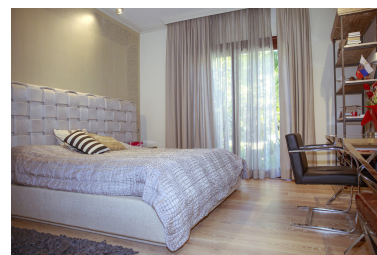

■■■■■■■■■■:Spectacular luxury villa of recent construction located in urbanization El Rosario, Marbella, in a privileged environment. The villa is 10 minutes walk from two of the best sandy beaches in Marbella, 3 minutes away from the tennis club (with clay courts, gym and restaurant) and very close to the golf courses. The urbanization has all kinds of services: supermarket, pharmacy, beauty salon, laundry, several restaurants and cafes, 24 hour security. The 3,500m2 plot has a beautiful Mediterranean garden with fruit trees and a space dedicated to organic farming. The entire green area is complemented by a spectacular large pool. The plot also has a relaxation area, built in Balinese style with natural materials, this has: room with own bathroom, with fireplace and a large pool table, relax room, kitchen and a large space for barbecue, which has another independent bathroom. In another independent construction is the gymnasium, equipped with the "technogym" machinery. The 3-storey villa was built by the project of the famous architect Felipe Recordón. The interior design is the work of a French designer. On the upper floor there is the master bedroom with two separate bathrooms, one for him and one for her, as well as two separate dressing rooms. On the same floor there is a spacious office and 2 en-suite bedrooms. On the first floor there is a large living room with dining room, 2 en-suite bedrooms and a large kitchen with several spaces to work. On the ground floor there are 2 large en-suite bedrooms. In addition to an Irish-style pub, a wine cellar (authentic oak), magnificent spa area and impressive cinema. The 3 floors are connected by lift, the house is equipped with a modern air conditioning and conditioning system, high speed Internet, underfloor heating throughout the house, alarm systems and video surveillance. All bedrooms, living room and office have exits to the spacious terraces, which occupy about 250m2 of total area.