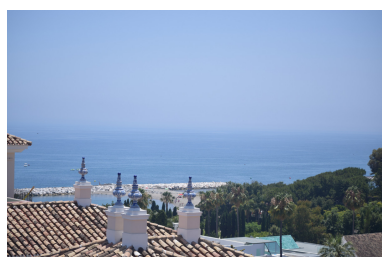

██████████

██████████: **██ ██████████**

██████ ██████████ : 11th

██████████ 2025

██████████: Beautiful Penthouse with stunning views of the sea and the entrance of Puerto Banus, 360° views, private urbanization, very sunny all day, The whole house is exterior and very bright. Its location is perfect as it is close to Puerto Banus, surrounded by all kinds of services, and only 2 minutes from the beach. Here you will find everything you need to enjoy a privileged environment.