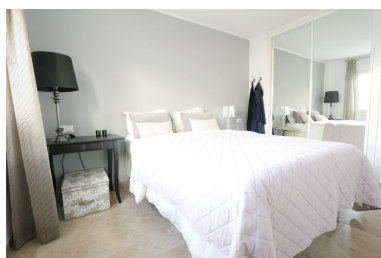

█

█ : 1st █

█

█

█

2026

■■■■■■■■■■: A super apartment looking straight out to sea with coastal and beach views. From this apartment you can actually watch the waves breaking. The present owner has made lots of tastfull improvements to this property with glass on the terrace to make more of the location and extra storage space in the living area. This apartment was originally a two bedroom apartment, but the owner has changed it inot a ONE BEDROOM unit. It can be changed back into a two bedroom apartment easily The property is very modern and as it is on a corner it has a lot of windows. the owner can chill out on the terrace that feels like it is on top of the sea.