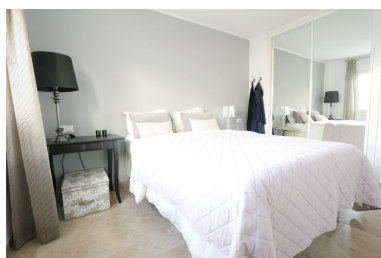

■■■■■■■■■■: A super apartment looking straight out to sea with coastal and beach views. From this apartment you can actually watch the waves breaking. The present owner has made lots of tastfull improvements to this property with glass on the terrace to make more of the location and extra storage space in the living area. This apartment was originally a two bedroom apartment, but the owner has changed it inot a ONE BEDROOM unit. It can be changed back into a two bedroom apartment easily The property is very modern and as it is on a corner it has a lot of windows. the owner can chill out on the terrace that feels like it is on top of the sea.