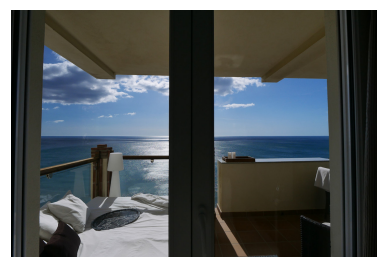

■■■■■■■■■■: A super apartment looking straight out to sea with coastal and beach views. From this apartment you can actually watch the waves breaking. The present owner has made lots of tastfull improvements to this property with glass on the terrace to make more of the location and extra storage space in the living area. This apartment was originally a two bedroom apartment, but the owner has changed it inot a ONE BEDROOM unit. It can be changed back into a two bedroom apartment easily The property is very modern and as it is on a corner it has a lot of windows. the owner can chill out on the terrace that feels like it is on top of the sea.