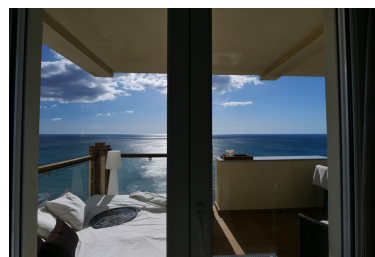

█

█ : 1st █

█

█

█

2026

■■■■■■■■■■: A super apartment looking straight out to sea with coastal and beach views. From this apartment you can actually watch the waves breaking. The present owner has made lots of tastfull improvements to this property with glass on the terrace to make more of the location and extra storage space in the living area. This apartment was originally a two bedroom apartment, but the owner has changed it inot a ONE BEDROOM unit. It can be changed back into a two bedroom apartment easily The property is very modern and as it is on a corner it has a lot of windows. the owner can chill out on the terrace that feels like it is on top of the sea.