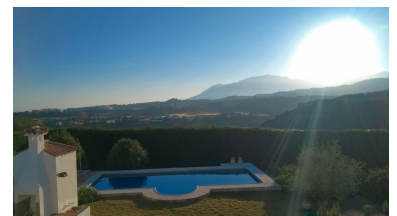

:

: 19th

:

:

2024

■■■■■■■■■■: Impressive farm of 28,000 m2 for sale in an unbeatable location and with spectacular views; right next to the Los Flamengos golf course, the Villa Padierna hotel and surrounded by high-end villas and homes. It has built a 300 m2 chalet with 4 bedrooms and 4 bathrooms, basement, pool and gardens, as well as a 75 m2 guest house with 2 bedrooms and a bathroom. Unique investment opportunity, due to its location and the urban development that the entire area is currently experiencing, with the construction of several urbanizations and luxury villas. The original farm has 84,000 m2 and was divided into three. Possibility of selling the other two attached parts together. 1st Floor.