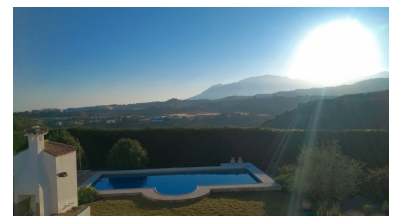

:

: 23rd

:

:

2024

---

■■■■■■■■■■: Impressive farm of 28,000 m2 for sale in an unbeatable location and with spectacular views; right next to the Los Flamengos golf course, the Villa Padierna hotel and surrounded by high-end villas and homes. It has built a 300 m2 chalet with 4 bedrooms and 4 bathrooms, basement, pool and gardens, as well as a 75 m2 guest house with 2 bedrooms and a bathroom. Unique investment opportunity, due to its location and the urban development that the entire area is currently experiencing, with the construction of several urbanizations and luxury villas. The original farm has 84,000 m2 and was divided into three. Possibility of selling the other two attached parts together. 1st Floor.