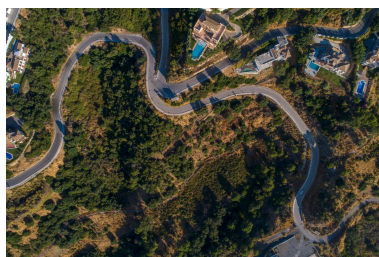

██████████: ██████████

██████ ██████████ : 1st

██████████

██████████ 2024

■■■■■■■■■■: Beautiful residential plot of 2.485m² located in Monte Mayor, with a south/east orientation and partial sea views. With a 12% closed build allowance, there is extensive scope to build a stunning 4/5 bedroom home. We also have access to the plans for the original villa design for inspiration!