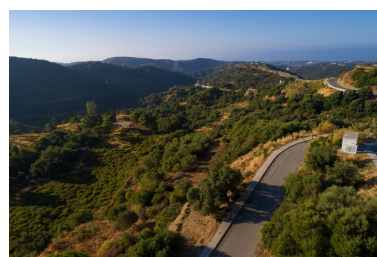

██████████: ██████████

██████ ██████████ : 1st

██████████

██████████ 2024

■■■■■■■■■■: Beautiful residential plot of 2.485m² located in Monte Mayor, with a south/east orientation and partial sea views. With a 12% closed build allowance, there is extensive scope to build a stunning 4/5 bedroom home. We also have access to the plans for the original villa design for inspiration!