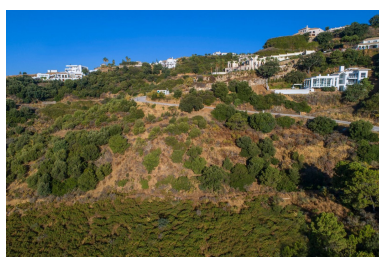

██████████: ██████████

██████ ██████████ : 1st

██████████

██████████ 2024

■■■■■■■■■■: Beautiful residential plot of 2.485m² located in Monte Mayor, with a south/east orientation and partial sea views. With a 12% closed build allowance, there is extensive scope to build a stunning 4/5 bedroom home. We also have access to the plans for the original villa design for inspiration!