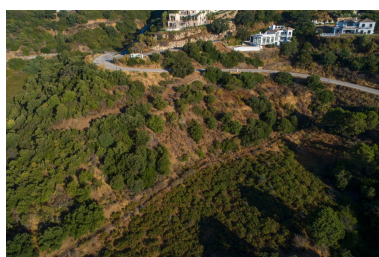

██████████: ██████████

██████ ██████████ : 1st

██████████

██████████ 2024

■■■■■■■■■■: Beautiful residential plot of 2.485m² located in Monte Mayor, with a south/east orientation and partial sea views. With a 12% closed build allowance, there is extensive scope to build a stunning 4/5 bedroom home. We also have access to the plans for the original villa design for inspiration!