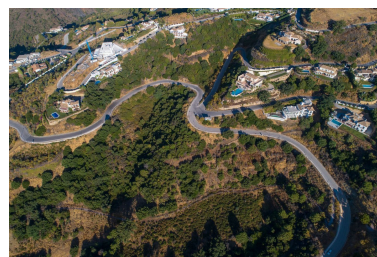

██████████: ██████████

██████ ██████████ : 1st

██████████

██████████ 2024

■■■■■■■■■■: Beautiful residential plot of 2.485m² located in Monte Mayor, with a south/east orientation and partial sea views. With a 12% closed build allowance, there is extensive scope to build a stunning 4/5 bedroom home. We also have access to the plans for the original villa design for inspiration!