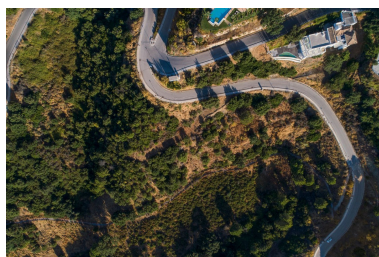

██████████: ██████████

██████ ██████████ : 1st

██████████

██████████ 2024

■■■■■■■■■■: Beautiful residential plot of 2.485m² located in Monte Mayor, with a south/east orientation and partial sea views. With a 12% closed build allowance, there is extensive scope to build a stunning 4/5 bedroom home. We also have access to the plans for the original villa design for inspiration!