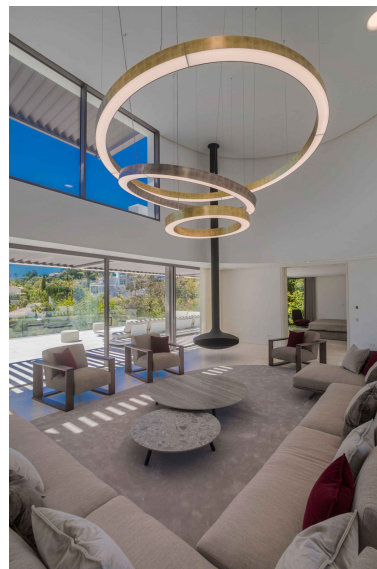

6

23rd

2024

**REALESTATE: VILLA BELVEDERE** • The latest in contemporary design. Brand new villa with the best panoramic views of the sea and golf in the privileged residential area of **LA QUINTA**, Benahavis, surrounded by golf courses and only 5 minutes by car from Puerto Banús, Marbella and the beach. Exquisitely designed, furnished and decorated to retain the light and views that only southern Spain has. Ideal to enjoy with family and friends. Built on three levels, the main floor consists of: a large open plan area that includes a living room, dining room, library and fully equipped kitchen with a huge island and access to the herb garden, plus the master suite, all communicating to a terrace with a seating area. barbecue. The lower floor is dedicated to entertainment and relaxation and includes a games room, bar, TV room, cinema room, gym and SPA with sauna, steam room and Jacuzzi for 8 people, and four en-suite bedrooms. All rooms are set around a zen inner courtyard and face the garden with outdoor TV and infinity pool. Other features: garage for 4 cars at street level, elevator, fruit garden, home automation, underfloor heating, utility rooms, etc. Fully furnished and decorated.