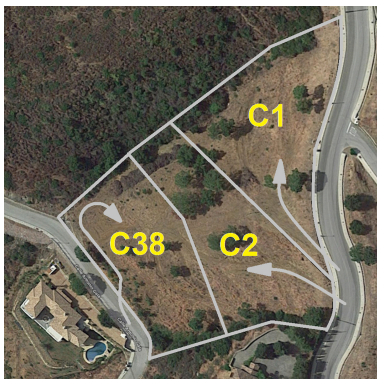

██████████: ██████████

██████ ██████████ : 22nd

██████████

██████████ 2024

■■■■■■■■■■: MAGNIFICENT LAND of 8,801m² with a buildable area of ■■■1074m². Located in the BENAHAVIS area, in the prestigious MONTEMAYOR urbanization, facing south west, with panoramic mountain views. Only 20 minutes by car from magnificent beaches. and the attractive Puerto Banús where you will find all kinds of services and leisure areas. Located in an urbanization with all supplies and building permits. This luxury area offers different golf courses in a few minutes driving. EXCELLENT OPPORTUNITY! Must be seen! the land consists of 3 plots with the possibility of building 3 villas, 3 projects have been studied, as well as topographic studies. 3 x Work licenses + Topographic survey + 3 x Geotechnical surveys and 1 x Complete slope