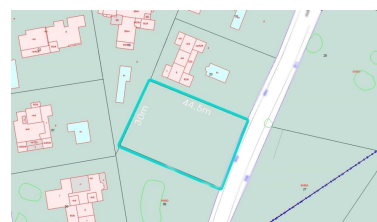

██████████: ██████████

██████████████████: 19th

██████████

██████████ 2025

■■■■■■■■■■: Well-located residential plot in El Paraiso Alto - Benahavis. This plot is totally flat and it offers perfect potential for building, surrounded by other luxury villas, inside one of the most exclusive neighborhoods in this areas close to Marbella, Puerto Banus and Estepona. Only 5 minutes to various golf clubs, 10 minutes to famous Puerto Banus and also 10 minutes to Estepona port.